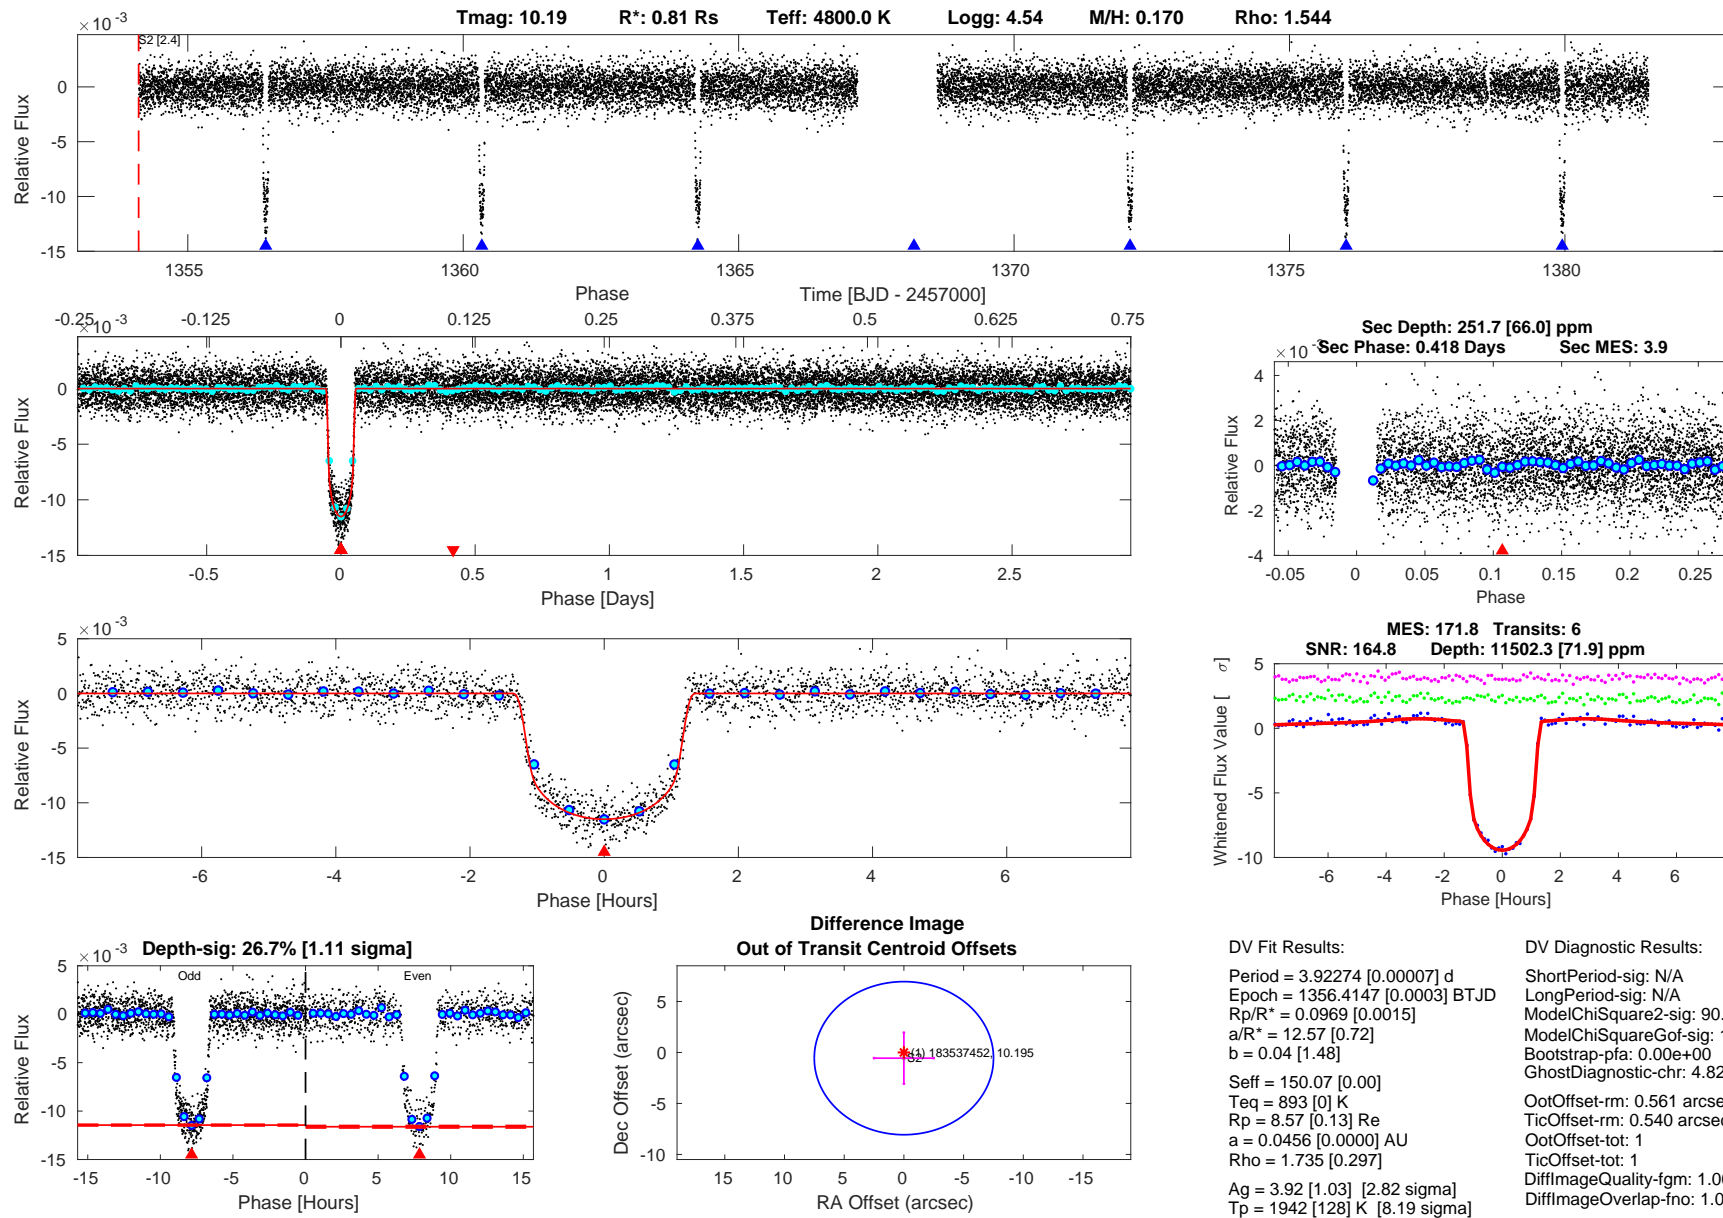

TIC: 183537452 Candidate: 1 of 1 Period: 3.923 d

Software Revision: spoc-3.3.37-20181001 -- Date Generated: 04-Oct-2018 18:55:02 Z

This Data Validation Report Summary was produced in the TESS Science Processing Operations Center Pipeline at NASA Ames Research Center

## Planet Candidate 1 / Sector 2 / Target Pixel Table 129

Stellar Distance Table

Index	TIC ID	TESS Mag	Distance (arcsec)
0	0000000183537452	10.19	0.00
1	0000000183537760	16.96	38.64
2	0000000183536673	17.00	55.26
3	0000000183536381	14.93	66.43
4	0000000183537453	12.82	91.98
5	0000000183536933	18.08	100.97
6	0000000183537450	10.09	109.72
7	0000000183536383	15.20	120.37
8	0000000183536382	13.47	125.29
9	0000000183537711	16.00	151.05