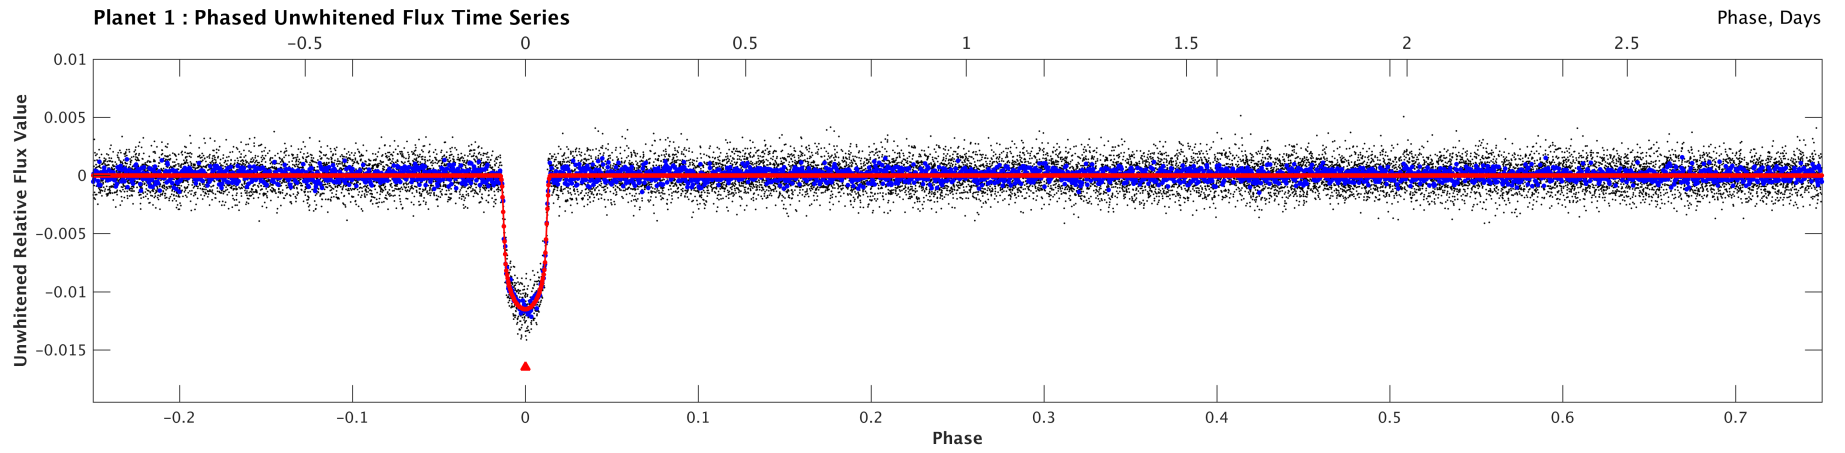

TIC: 183537452 Candidate: 1 of 1 Period: 3.923 d

Software Revision: spoc-3.3.37-20181001 -- Date Generated: 04-Oct-2018 18:55:02 Z

This Data Validation Report Summary was produced in the TESS Science Processing Operations Center Pipeline at NASA Ames Research Center

## Planet Candidate 1 / Sector 2 / Target Pixel Table 129

Stellar Distance Table

Index	TIC ID	TESS Mag	Distance (arcsec)
0	0000000183537452	10.19	0.00
1	0000000183537760	16.96	38.64
2	0000000183536673	17.00	55.26
3	0000000183536381	14.93	66.43
4	0000000183537453	12.82	91.98
5	0000000183536933	18.08	100.97
6	0000000183537450	10.09	109.72
7	0000000183536383	15.20	120.37
8	0000000183536382	13.47	125.29
9	0000000183537711	16.00	151.05