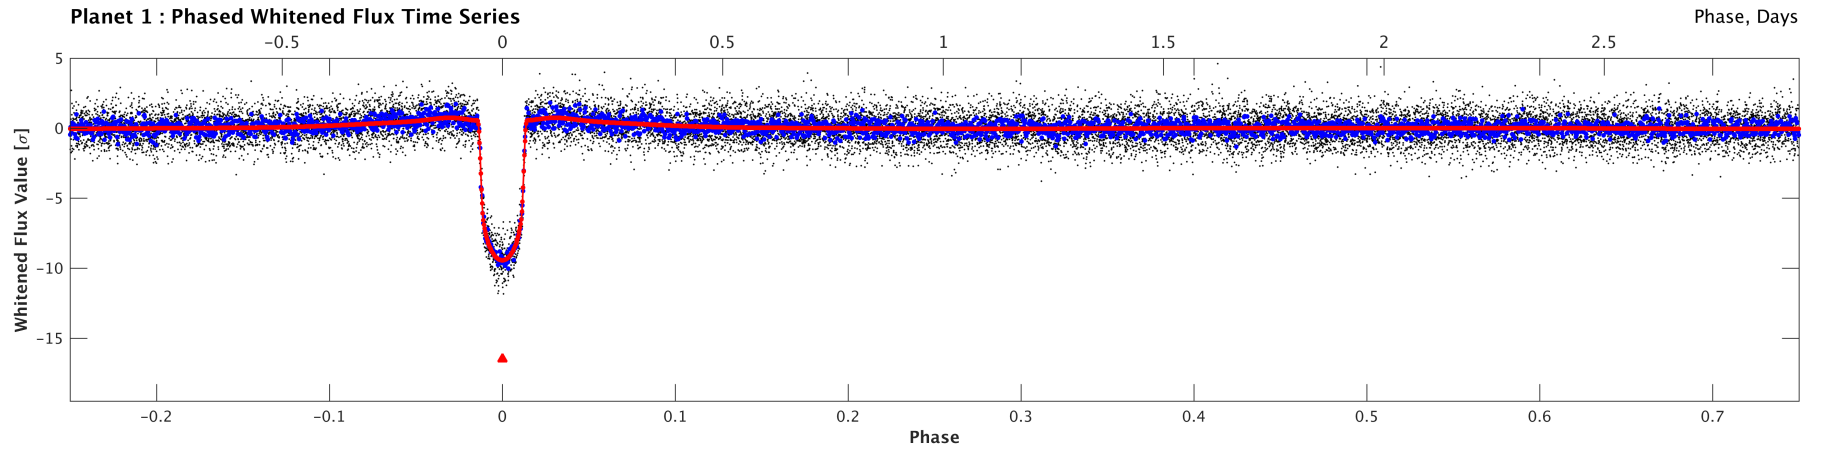

TIC: 183537452 Candidate: 1 of 1 Period: 3.923 d

Software Revision: spoc-3.3.37-20181001 -- Date Generated: 04-Oct-2018 18:55:02 Z

This Data Validation Report Summary was produced in the TESS Science Processing Operations Center Pipeline at NASA Ames Research Center

## Planet Candidate 1 / Sector 2 / Target Pixel Table 129

Stellar Distance Table

Index	TIC ID	TESS Mag	Distance (arcsec)
0	0000000183537452	10.19	0.00
1	0000000183537760	16.96	38.64
2	0000000183536673	17.00	55.26
3	0000000183536381	14.93	66.43
4	0000000183537453	12.82	91.98
5	0000000183536933	18.08	100.97
6	0000000183537450	10.09	109.72
7	0000000183536383	15.20	120.37
8	0000000183536382	13.47	125.29
9	0000000183537711	16.00	151.05