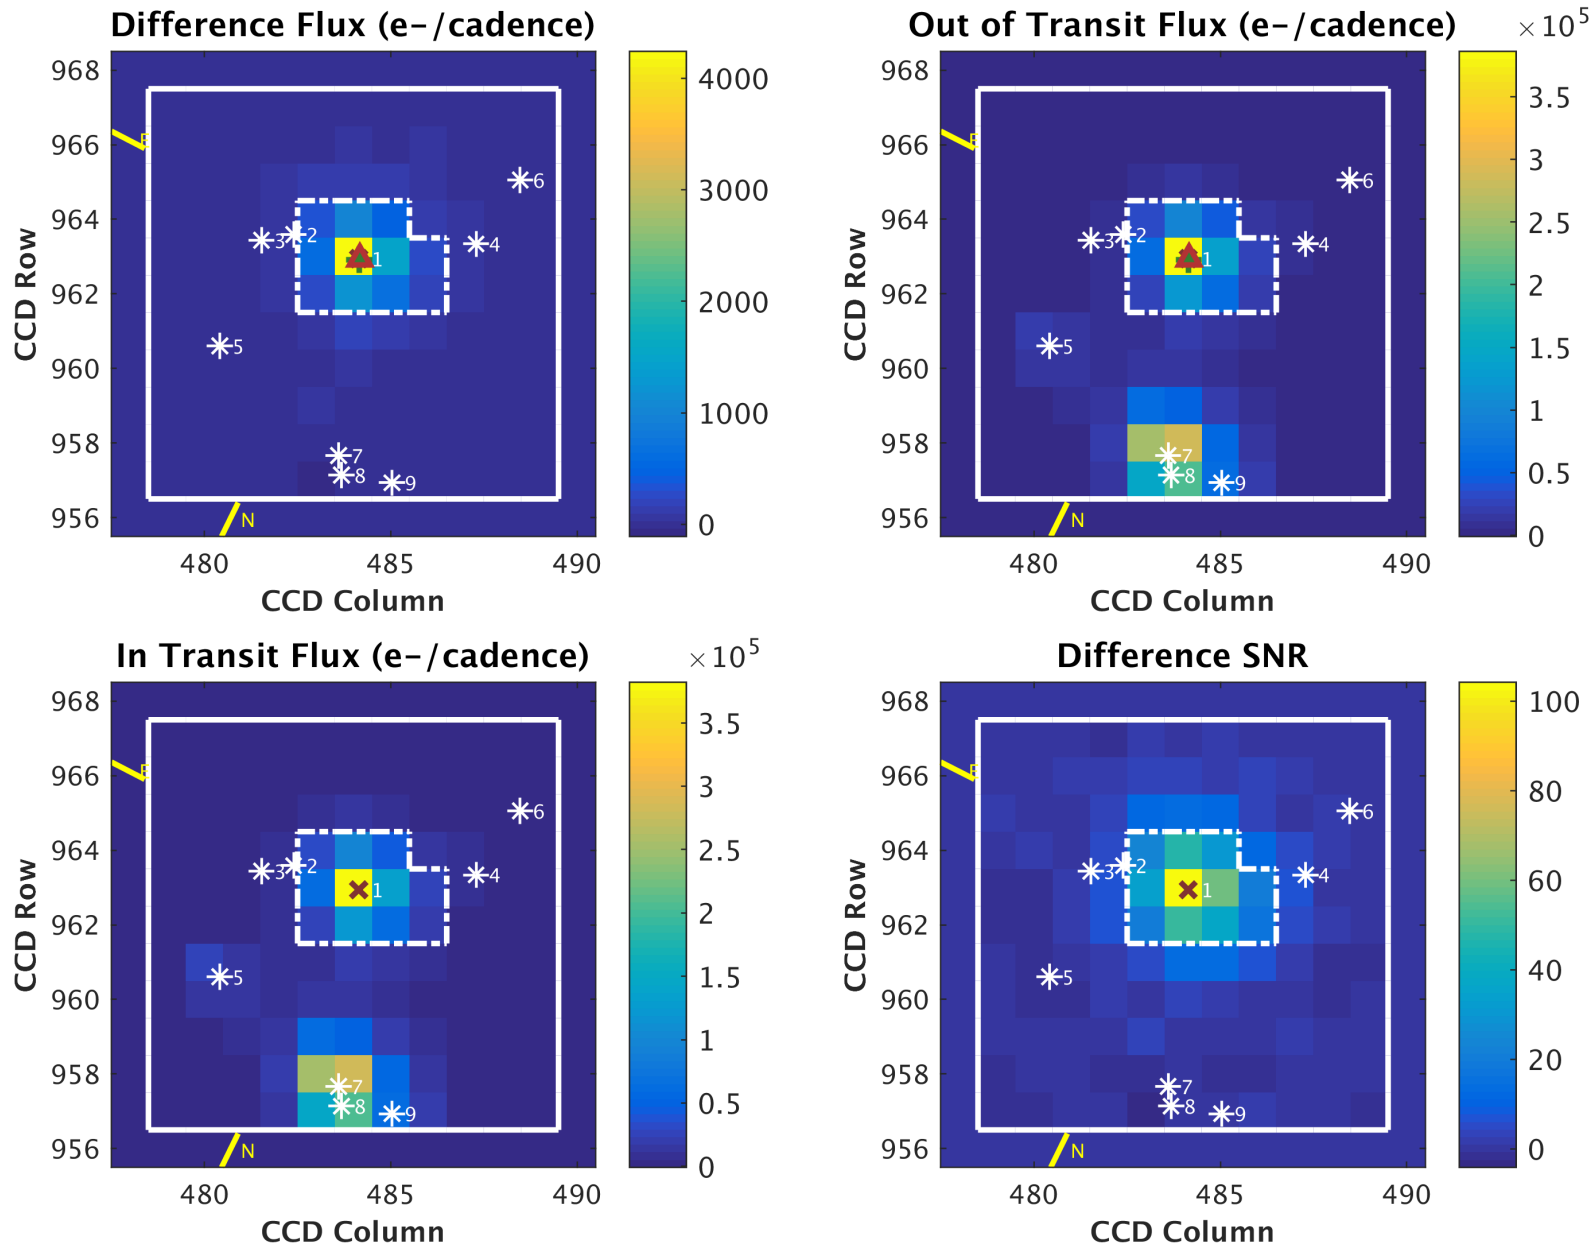

TIC: 183537452 Candidate: 1 of 1 Period: 3.923 d

Software Revision: spoc-3.3.37-20181001 -- Date Generated: 04-Oct-2018 18:55:02 Z

This Data Validation Report Summary was produced in the TESS Science Processing Operations Center Pipeline at NASA Ames Research Center

## Planet Candidate 1 / Sector 2 / Target Pixel Table 129

Stellar Distance Table

Index	TIC ID	TESS Mag	Distance (arcsec)
0	0000000183537452	10.19	0.00
1	0000000183537760	16.96	38.64
2	0000000183536673	17.00	55.26
3	0000000183536381	14.93	66.43
4	0000000183537453	12.82	91.98
5	0000000183536933	18.08	100.97
6	0000000183537450	10.09	109.72
7	0000000183536383	15.20	120.37
8	0000000183536382	13.47	125.29
9	0000000183537711	16.00	151.05