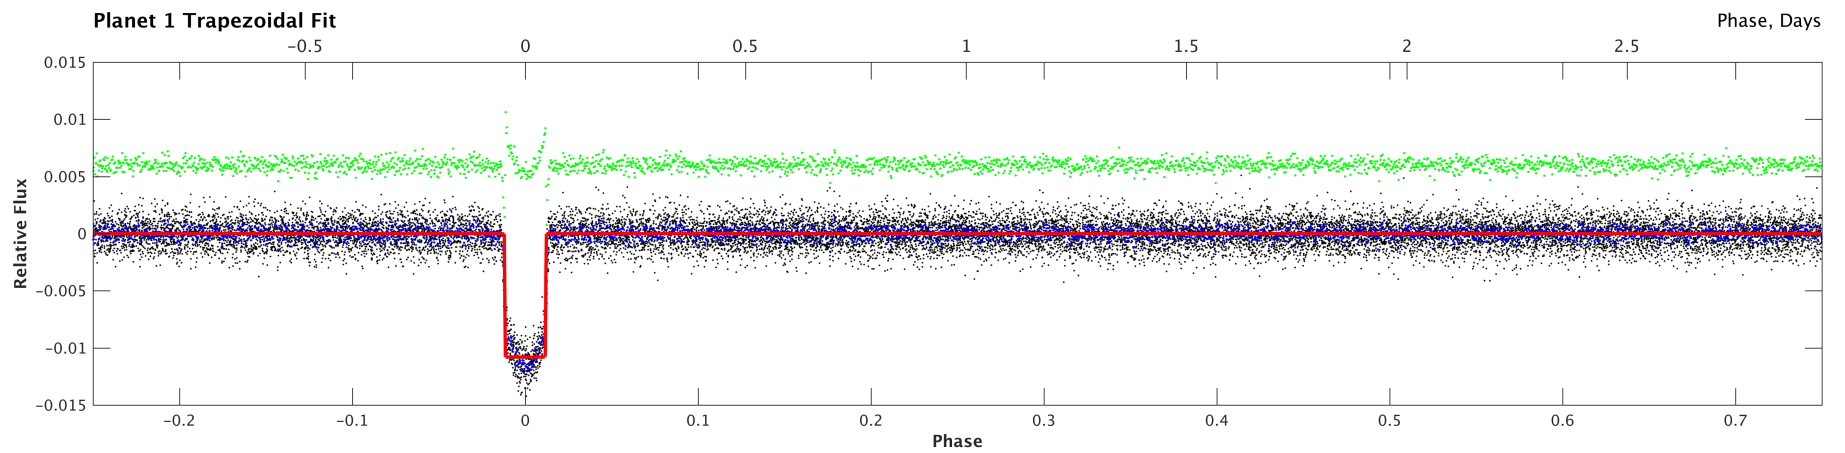

TIC: 183537452 Candidate: 1 of 1 Period: 3.923 d

Software Revision: spoc-3.3.37-20181001 -- Date Generated: 04-Oct-2018 18:55:02 Z

This Data Validation Report Summary was produced in the TESS Science Processing Operations Center Pipeline at NASA Ames Research Center

## Planet Candidate 1 / Sector 2 / Target Pixel Table 129

Stellar Distance Table

Index	TIC ID	TESS Mag	Distance (arcsec)
0	0000000183537452	10.19	0.00
1	0000000183537760	16.96	38.64
2	0000000183536673	17.00	55.26
3	0000000183536381	14.93	66.43
4	0000000183537453	12.82	91.98
5	0000000183536933	18.08	100.97
6	0000000183537450	10.09	109.72
7	0000000183536383	15.20	120.37
8	0000000183536382	13.47	125.29
9	0000000183537711	16.00	151.05