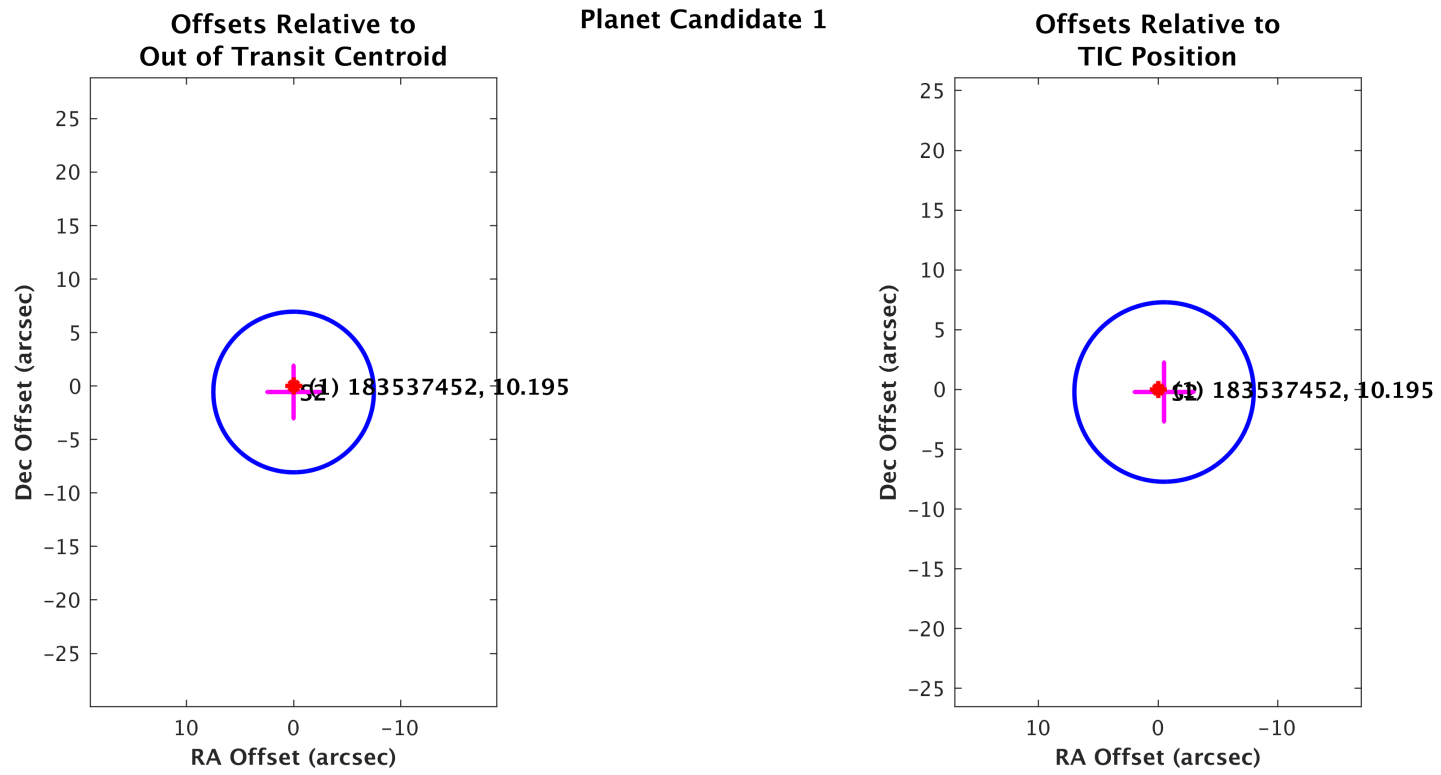

TIC: 183537452 Candidate: 1 of 1 Period: 3.923 d

Software Revision: spoc-3.3.37-20181001 -- Date Generated: 04-Oct-2018 18:55:02 Z

This Data Validation Report Summary was produced in the TESS Science Processing Operations Center Pipeline at NASA Ames Research Center

## Planet Candidate 1 / Sector 2 / Target Pixel Table 129

Stellar Distance Table

Index	TIC ID	TESS Mag	Distance (arcsec)
0	0000000183537452	10.19	0.00
1	0000000183537760	16.96	38.64
2	0000000183536673	17.00	55.26
3	0000000183536381	14.93	66.43
4	0000000183537453	12.82	91.98
5	0000000183536933	18.08	100.97
6	0000000183537450	10.09	109.72
7	0000000183536383	15.20	120.37
8	0000000183536382	13.47	125.29
9	0000000183537711	16.00	151.05