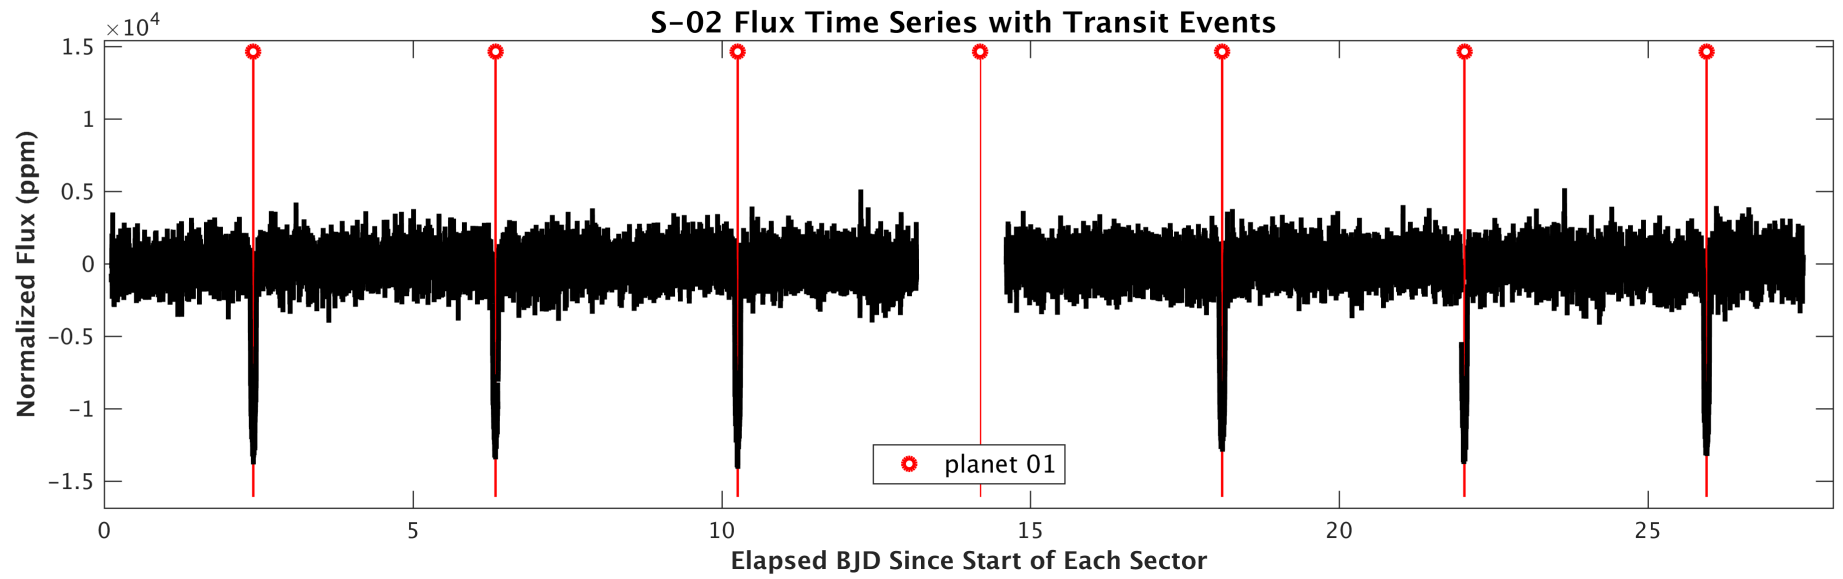

TIC: 183537452 Candidate: 1 of 1 Period: 3.923 d

Software Revision: spoc-3.3.37-20181001 -- Date Generated: 04-Oct-2018 18:55:02 Z

This Data Validation Report Summary was produced in the TESS Science Processing Operations Center Pipeline at NASA Ames Research Center

## Planet Candidate 1 / Sector 2 / Target Pixel Table 129

Stellar Distance Table

Index	TIC ID	TESS Mag	Distance (arcsec)
0	0000000183537452	10.19	0.00
1	0000000183537760	16.96	38.64
2	0000000183536673	17.00	55.26
3	0000000183536381	14.93	66.43
4	0000000183537453	12.82	91.98
5	0000000183536933	18.08	100.97
6	0000000183537450	10.09	109.72
7	0000000183536383	15.20	120.37
8	0000000183536382	13.47	125.29
9	0000000183537711	16.00	151.05