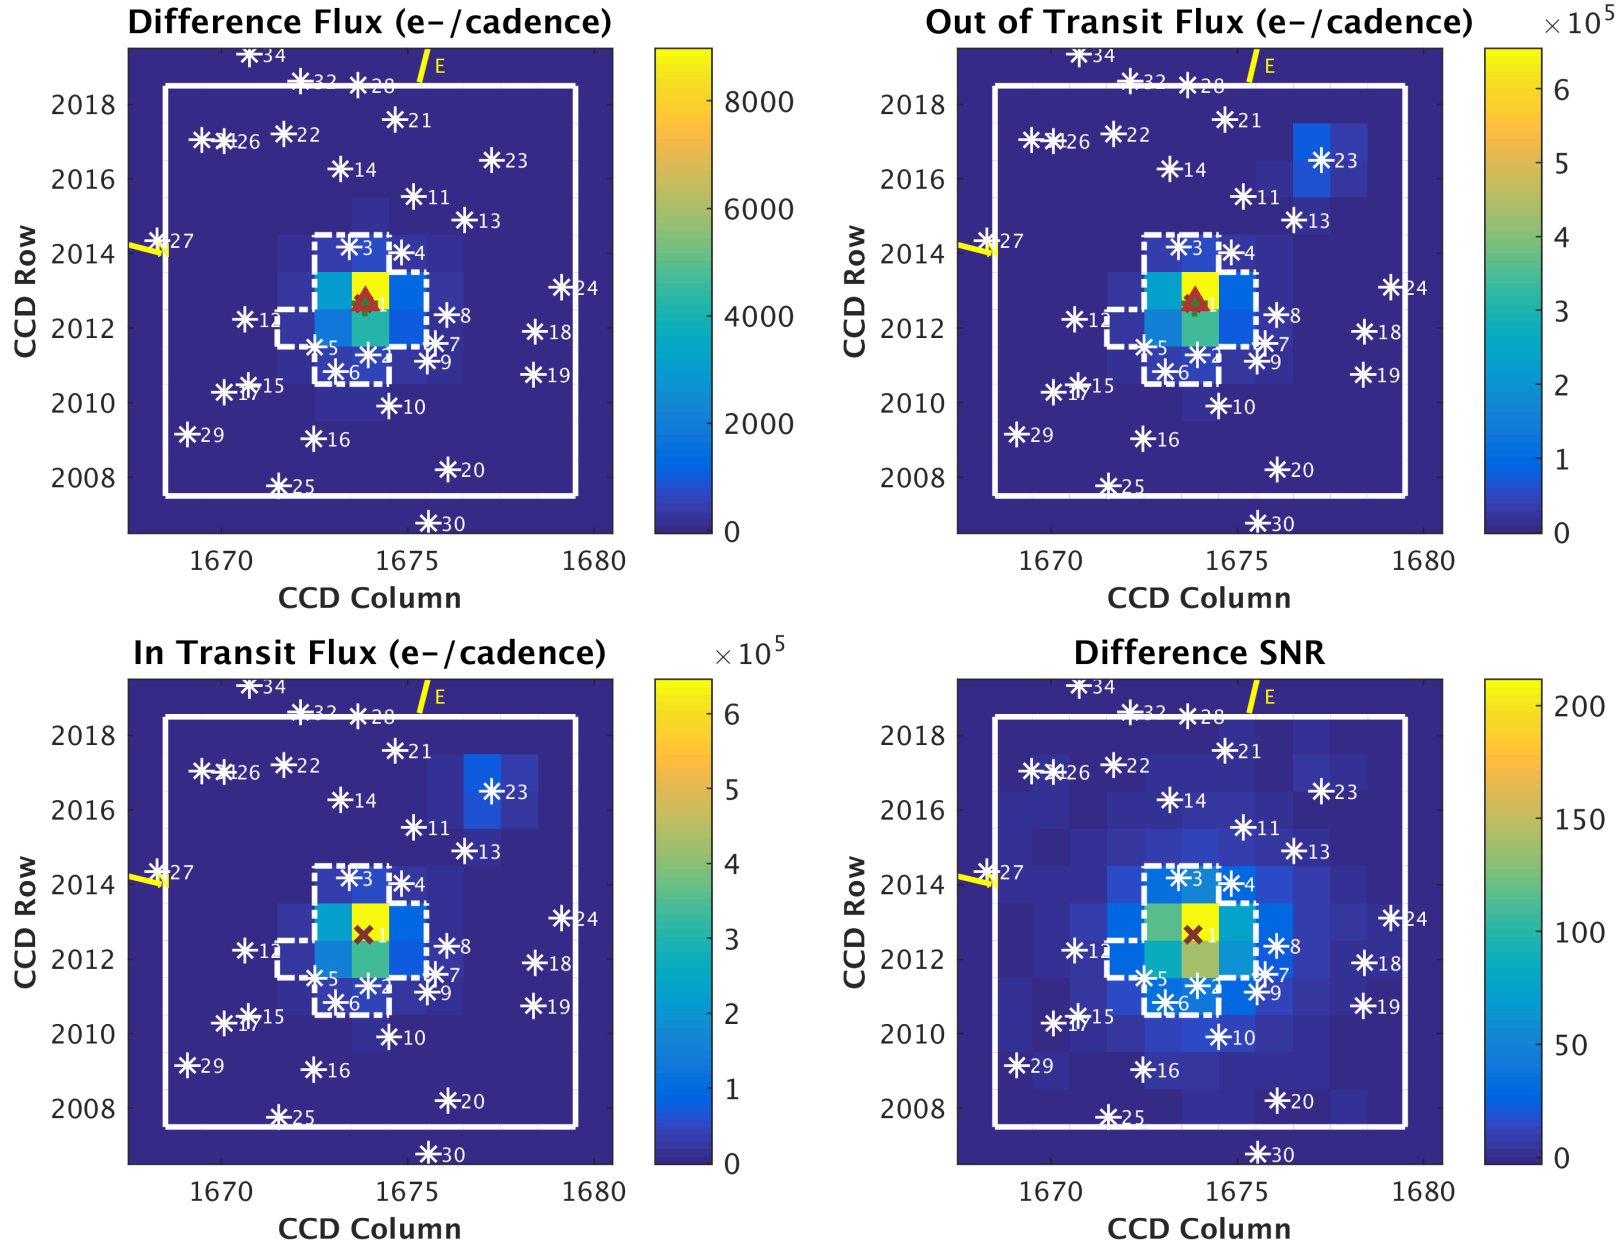

TIC: 149603524 Candidate: 1 of 1 Period: 4.412 d

Software Revision: spoc-3.3.37-20181001 -- Date Generated: 04-Oct-2018 15:26:19 Z

This Data Validation Report Summary was produced in the TESS Science Processing Operations Center Pipeline at NASA Ames Research Center

Planet Candidate 1 / Sector 2 / Target Pixel Table 129

Stellar Distance Table

Index	TIC ID	TESS Mag	Distance (arcsec)
0	0000000149603524	9.72	0.00
1	0000000149603525	14.99	29.12
2	0000000149603518	15.82	33.24
3	0000000149603528	15.89	36.14
4	0000000149603517	16.58	37.11
5	0000000149603521	16.94	41.60
6	0000000149603533	16.61	46.56
7	0000000149603534	16.79	47.49
8	0000000149603531	15.35	48.60
9	0000000149603530	16.94	59.73
10	0000000149603527	17.07	67.06
11	0000000149603509	17.52	67.67
12	0000000149603532	17.81	74.21
13	0000000149603515	17.10	77.54
14	0000000149603510	16.19	79.76
15	0000000149603519	16.85	81.58
16	0000000149603507	16.25	93.59
17	0000000149603543	16.06	98.28
18	0000000149603546	17.15	104.30
19	0000000149603539	16.90	105.48
20	0000000149603520	16.98	105.87
21	0000000149603504	16.59	106.30
22	0000000149603535	11.77	109.04
23	0000000149603547	15.71	112.35
24	0000000149603516	17.37	113.91
25	0000000149603500	16.39	121.55
26	0000000149603494	16.63	122.22
27	0000000149603514	14.10	123.91
28	0000000149603502	15.99	124.21
29	0000000149603538	16.76	129.81
30	0000000149603498	15.55	130.49
31	0000000149603506	17.01	131.12
32	0000000149603496	17.23	147.68
33	0000000149603501	17.79	155.45