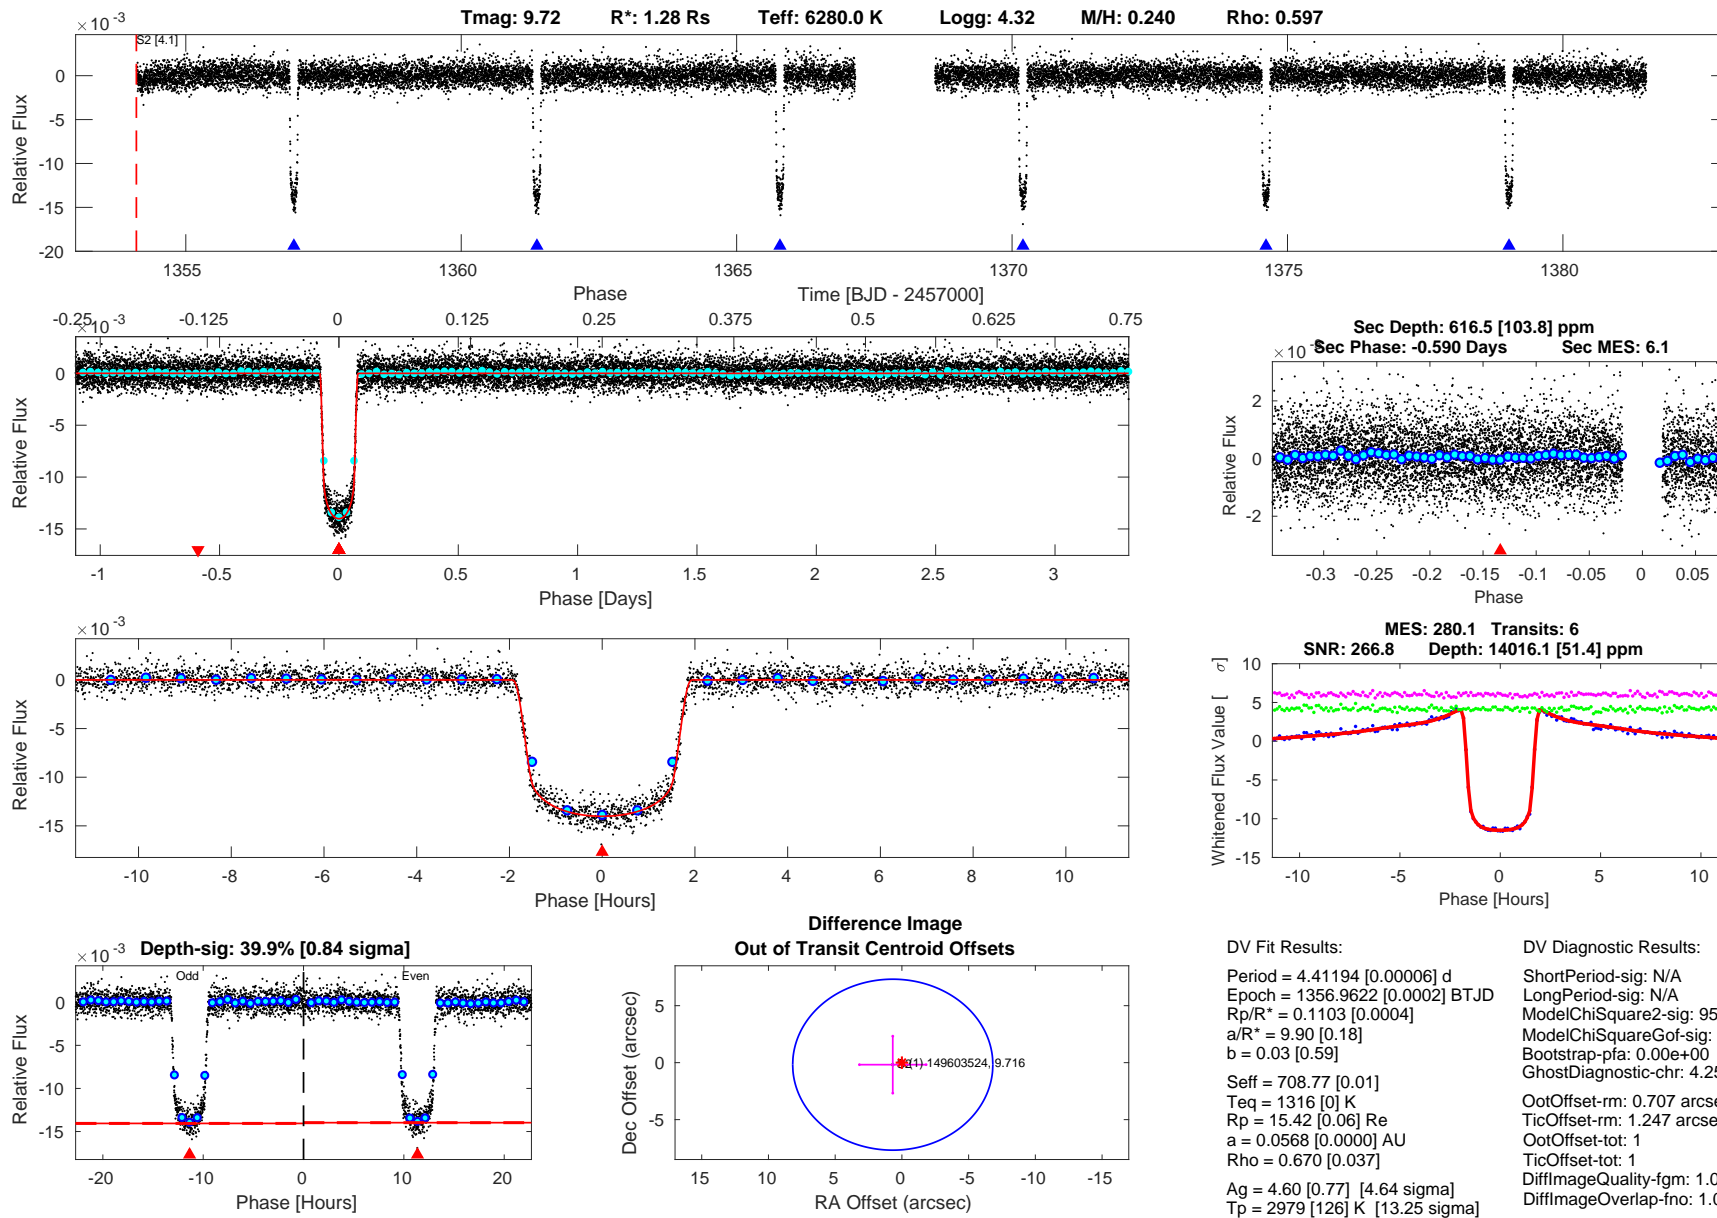

TIC: 149603524 Candidate: 1 of 1 Period: 4.412 d

Software Revision: spoc-3.3.37-20181001 -- Date Generated: 04-Oct-2018 15:26:19 Z

This Data Validation Report Summary was produced in the TESS Science Processing Operations Center Pipeline at NASA Ames Research Center

Planet Candidate 1 / Sector 2 / Target Pixel Table 129

Stellar Distance Table

Index	TIC ID	TESS Mag	Distance (arcsec)
0	0000000149603524	9.72	0.00
1	0000000149603525	14.99	29.12
2	0000000149603518	15.82	33.24
3	0000000149603528	15.89	36.14
4	0000000149603517	16.58	37.11
5	0000000149603521	16.94	41.60
6	0000000149603533	16.61	46.56
7	0000000149603534	16.79	47.49
8	0000000149603531	15.35	48.60
9	0000000149603530	16.94	59.73
10	0000000149603527	17.07	67.06
11	0000000149603509	17.52	67.67
12	0000000149603532	17.81	74.21
13	0000000149603515	17.10	77.54
14	0000000149603510	16.19	79.76
15	0000000149603519	16.85	81.58
16	0000000149603507	16.25	93.59
17	0000000149603543	16.06	98.28
18	0000000149603546	17.15	104.30
19	0000000149603539	16.90	105.48
20	0000000149603520	16.98	105.87
21	0000000149603504	16.59	106.30
22	0000000149603535	11.77	109.04
23	0000000149603547	15.71	112.35
24	0000000149603516	17.37	113.91
25	0000000149603500	16.39	121.55
26	0000000149603494	16.63	122.22
27	0000000149603514	14.10	123.91
28	0000000149603502	15.99	124.21
29	0000000149603538	16.76	129.81
30	0000000149603498	15.55	130.49
31	0000000149603506	17.01	131.12
32	0000000149603496	17.23	147.68
33	0000000149603501	17.79	155.45