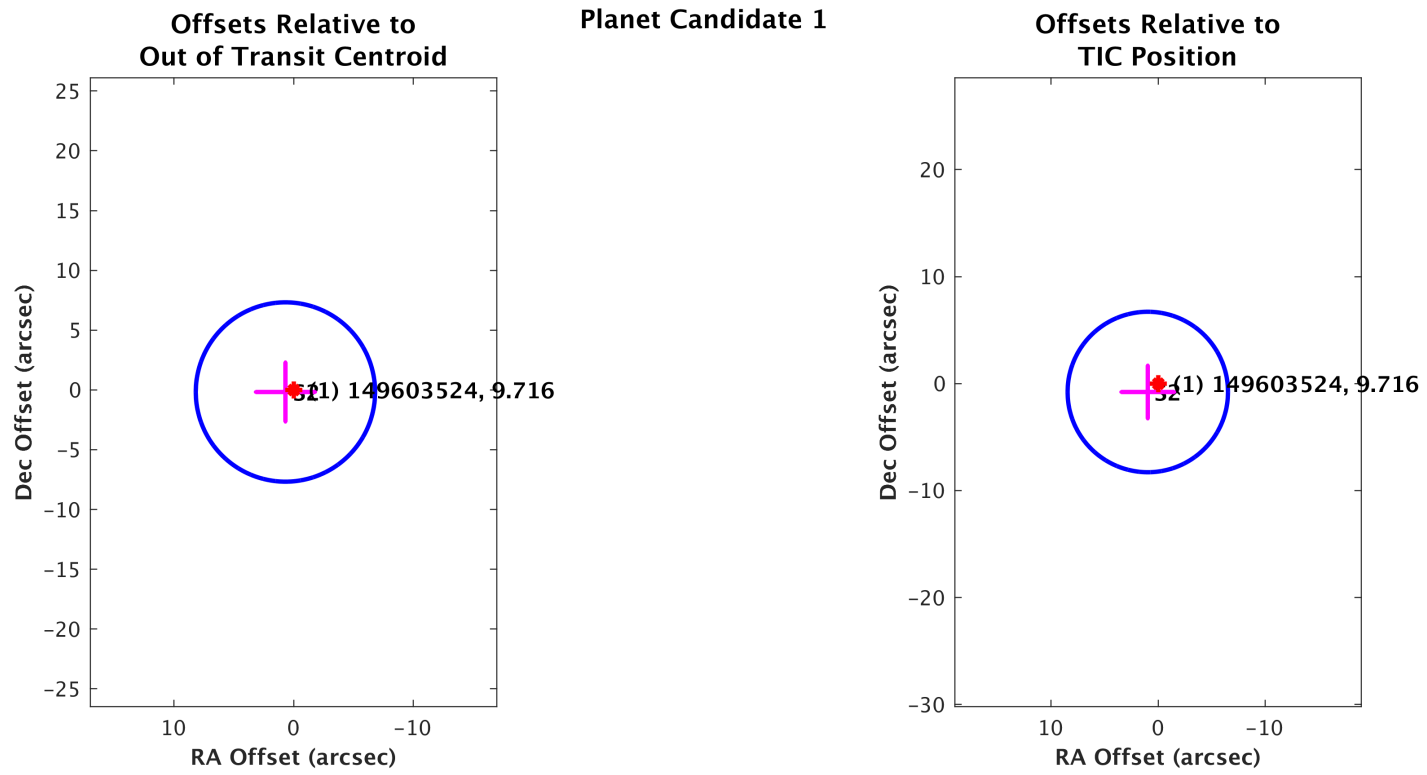

TIC: 149603524 Candidate: 1 of 1 Period: 4.412 d

Software Revision: spoc-3.3.37-20181001 -- Date Generated: 04-Oct-2018 15:26:19 Z

This Data Validation Report Summary was produced in the TESS Science Processing Operations Center Pipeline at NASA Ames Research Center

Planet Candidate 1 / Sector 2 / Target Pixel Table 129

Stellar Distance Table

Index	TIC ID	TESS Mag	Distance (arcsec)
0	0000000149603524	9.72	0.00
1	0000000149603525	14.99	29.12
2	0000000149603518	15.82	33.24
3	0000000149603528	15.89	36.14
4	0000000149603517	16.58	37.11
5	0000000149603521	16.94	41.60
6	0000000149603533	16.61	46.56
7	0000000149603534	16.79	47.49
8	0000000149603531	15.35	48.60
9	0000000149603530	16.94	59.73
10	0000000149603527	17.07	67.06
11	0000000149603509	17.52	67.67
12	0000000149603532	17.81	74.21
13	0000000149603515	17.10	77.54
14	0000000149603510	16.19	79.76
15	0000000149603519	16.85	81.58
16	0000000149603507	16.25	93.59
17	0000000149603543	16.06	98.28
18	0000000149603546	17.15	104.30
19	0000000149603539	16.90	105.48
20	0000000149603520	16.98	105.87
21	0000000149603504	16.59	106.30
22	0000000149603535	11.77	109.04
23	0000000149603547	15.71	112.35
24	0000000149603516	17.37	113.91
25	0000000149603500	16.39	121.55
26	0000000149603494	16.63	122.22
27	0000000149603514	14.10	123.91
28	0000000149603502	15.99	124.21
29	0000000149603538	16.76	129.81
30	0000000149603498	15.55	130.49
31	0000000149603506	17.01	131.12
32	0000000149603496	17.23	147.68
33	0000000149603501	17.79	155.45