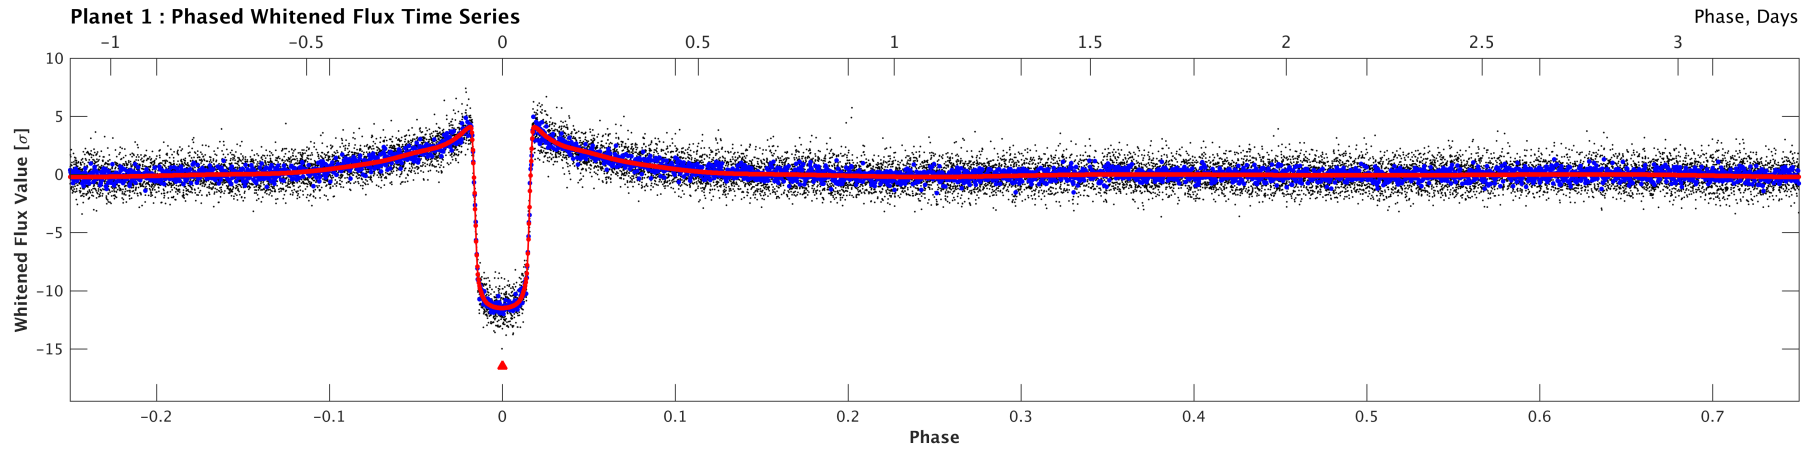

TIC: 149603524 Candidate: 1 of 1 Period: 4.412 d

Software Revision: spoc-3.3.37-20181001 -- Date Generated: 04-Oct-2018 15:26:19 Z

This Data Validation Report Summary was produced in the TESS Science Processing Operations Center Pipeline at NASA Ames Research Center

Planet Candidate 1 / Sector 2 / Target Pixel Table 129

Stellar Distance Table

Index	TIC ID	TESS Mag	Distance (arcsec)
0	0000000149603524	9.72	0.00
1	0000000149603525	14.99	29.12
2	0000000149603518	15.82	33.24
3	0000000149603528	15.89	36.14
4	0000000149603517	16.58	37.11
5	0000000149603521	16.94	41.60
6	0000000149603533	16.61	46.56
7	0000000149603534	16.79	47.49
8	0000000149603531	15.35	48.60
9	0000000149603530	16.94	59.73
10	0000000149603527	17.07	67.06
11	0000000149603509	17.52	67.67
12	0000000149603532	17.81	74.21
13	0000000149603515	17.10	77.54
14	0000000149603510	16.19	79.76
15	0000000149603519	16.85	81.58
16	0000000149603507	16.25	93.59
17	0000000149603543	16.06	98.28
18	0000000149603546	17.15	104.30
19	0000000149603539	16.90	105.48
20	0000000149603520	16.98	105.87
21	0000000149603504	16.59	106.30
22	0000000149603535	11.77	109.04
23	0000000149603547	15.71	112.35
24	0000000149603516	17.37	113.91
25	0000000149603500	16.39	121.55
26	0000000149603494	16.63	122.22
27	0000000149603514	14.10	123.91
28	0000000149603502	15.99	124.21
29	0000000149603538	16.76	129.81
30	0000000149603498	15.55	130.49
31	0000000149603506	17.01	131.12
32	0000000149603496	17.23	147.68
33	0000000149603501	17.79	155.45