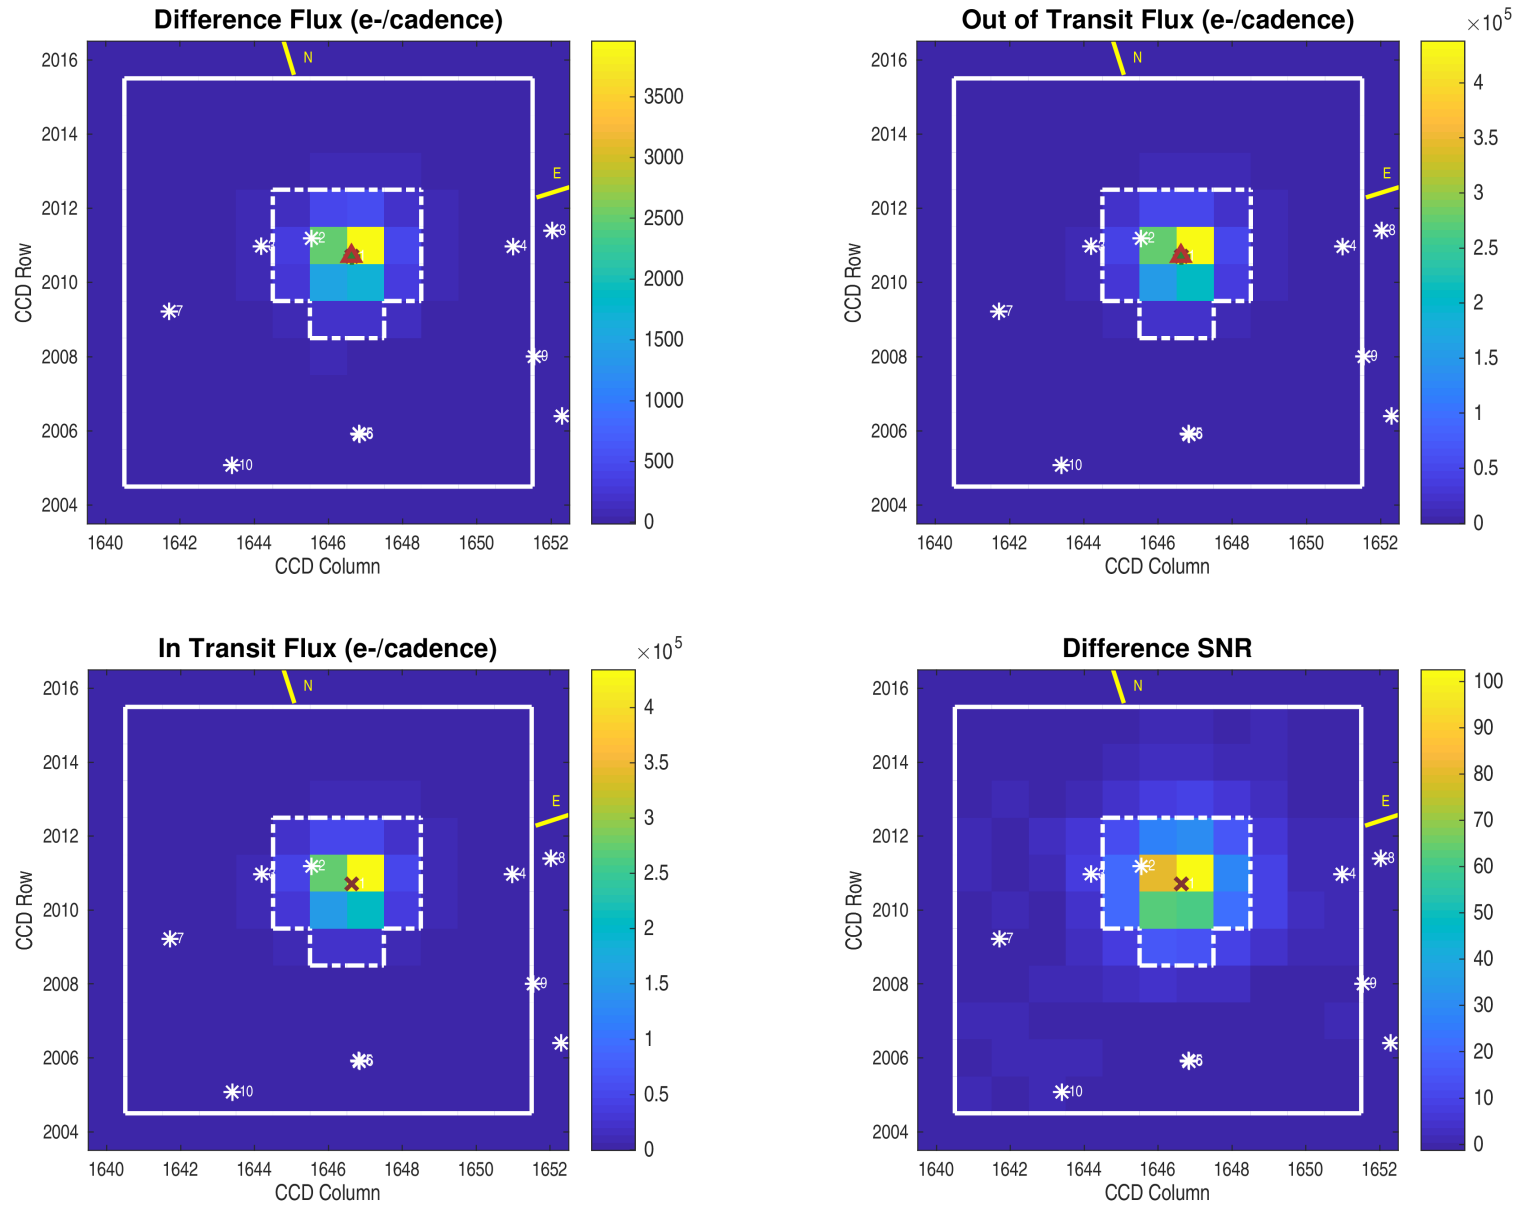

TIC: 8767448 Candidate: 1 of 1 Period: 4.353 d

Software Revision: spoc-4.0.21-20200227 -- Date Generated: 29-Feb-2020 18:17:39 Z

This Data Validation Report Summary was produced in the TESS Science Processing Operations Center Pipeline at NASA Ames Research Center

Planet Candidate 1 / Sector 21 / Target Pixel Table 196

Planet Candidate 1

Planet Candidate 1

Stellar Distance Table

Index	TIC ID	TESS Mag	Distance (arcsec)
1	000000008767448	9.98	0.00
2	000000008767449	14.17	25.03
3	000000008767450	16.18	51.77
4	000000840414740	18.37	91.91
5	000000008767440	16.53	101.13
6	000000500255097	17.36	101.71
7	000000008765851	16.27	108.40
8	000000008767447	13.55	114.76
9	000000008767442	15.26	118.50
10	000000008765857	14.93	137.26
11	000000840414759	18.75	142.74
12	000000008767437	14.49	150.38

Distances are corrected for proper motion. This table may not contain all of the objects shown.