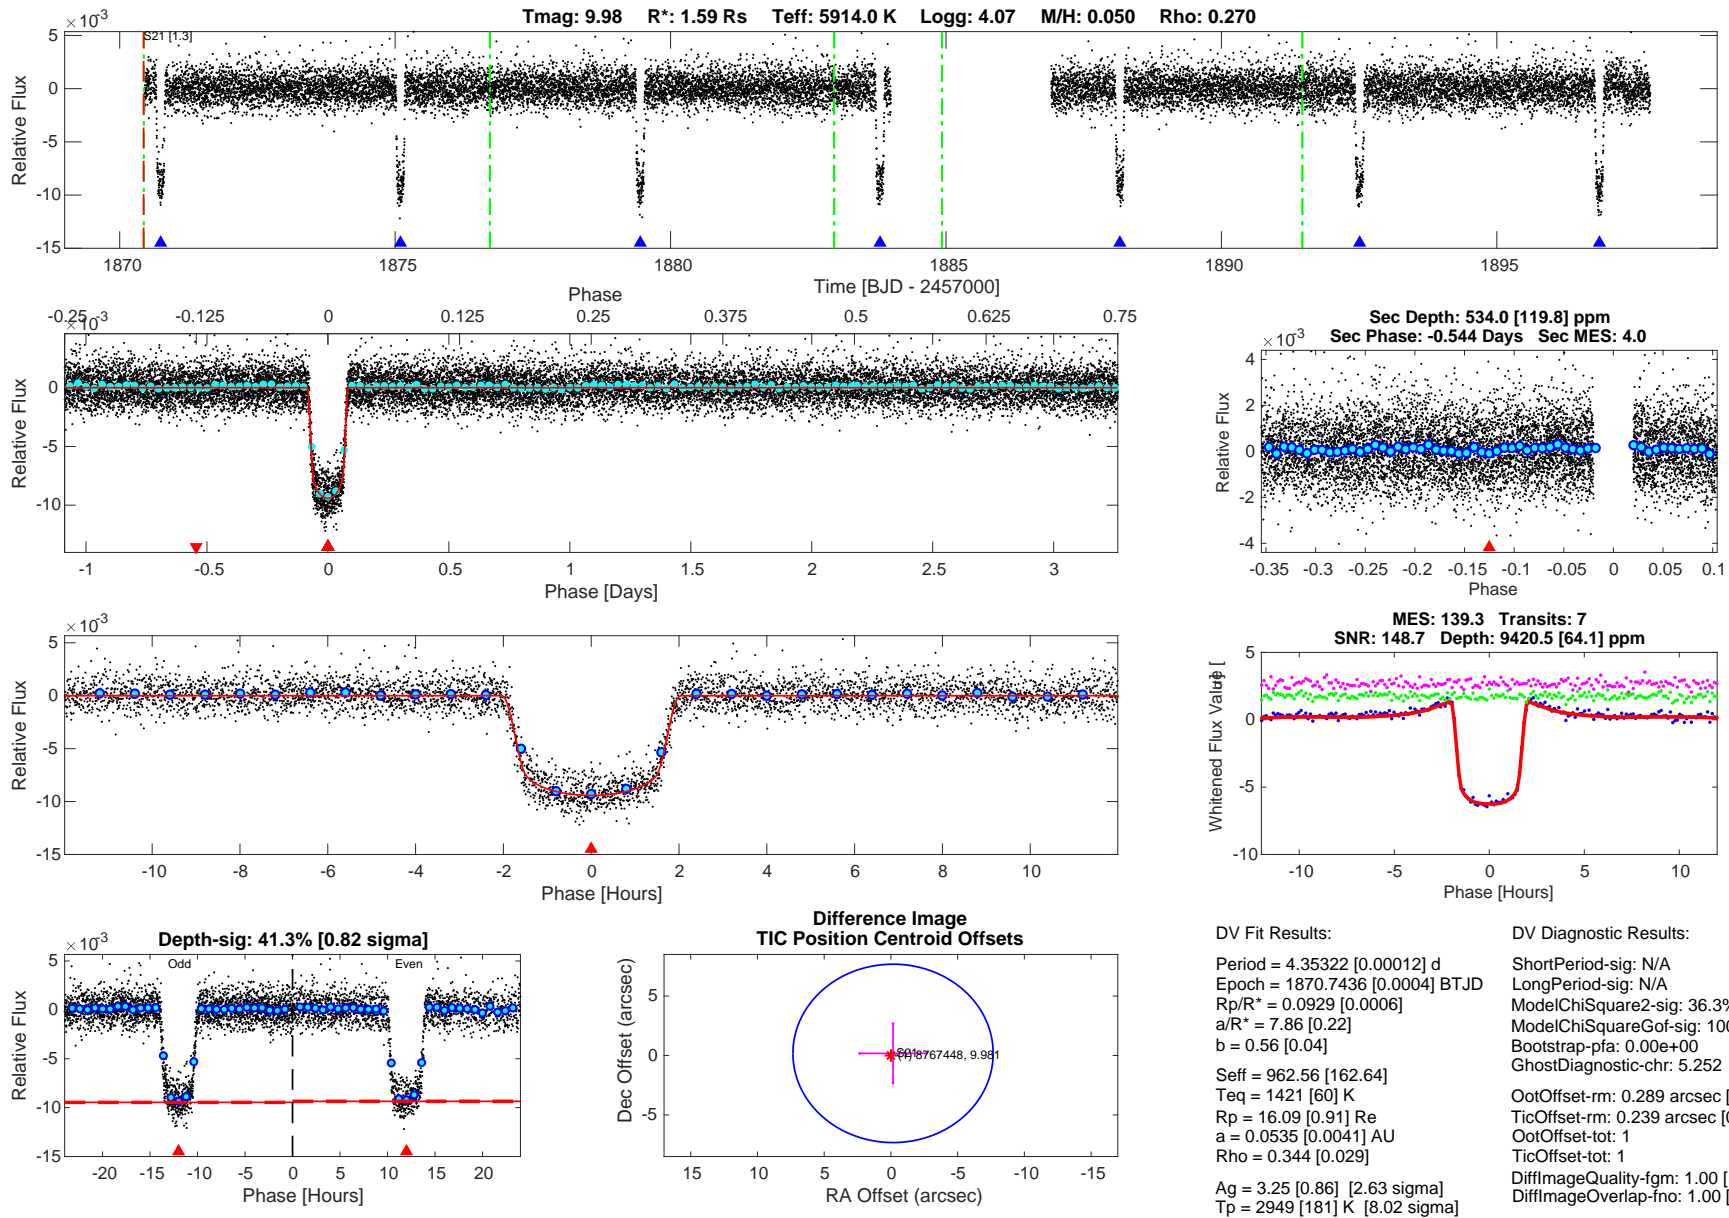

TIC: 8767448 Candidate: 1 of 1 Period: 4.353 d

Software Revision: spoc-4.0.21-20200227 -- Date Generated: 29-Feb-2020 18:17:39 Z

This Data Validation Report Summary was produced in the TESS Science Processing Operations Center Pipeline at NASA Ames Research Center

Planet Candidate 1 / Sector 21 / Target Pixel Table 196

Planet Candidate 1

Planet Candidate 1

Stellar Distance Table

Index	TIC ID	TESS Mag	Distance (arcsec)
1	000000008767448	9.98	0.00
2	000000008767449	14.17	25.03
3	000000008767450	16.18	51.77
4	000000840414740	18.37	91.91
5	000000008767440	16.53	101.13
6	000000500255097	17.36	101.71
7	000000008765851	16.27	108.40
8	000000008767447	13.55	114.76
9	000000008767442	15.26	118.50
10	000000008765857	14.93	137.26
11	000000840414759	18.75	142.74
12	000000008767437	14.49	150.38

Distances are corrected for proper motion. This table may not contain all of the objects shown.