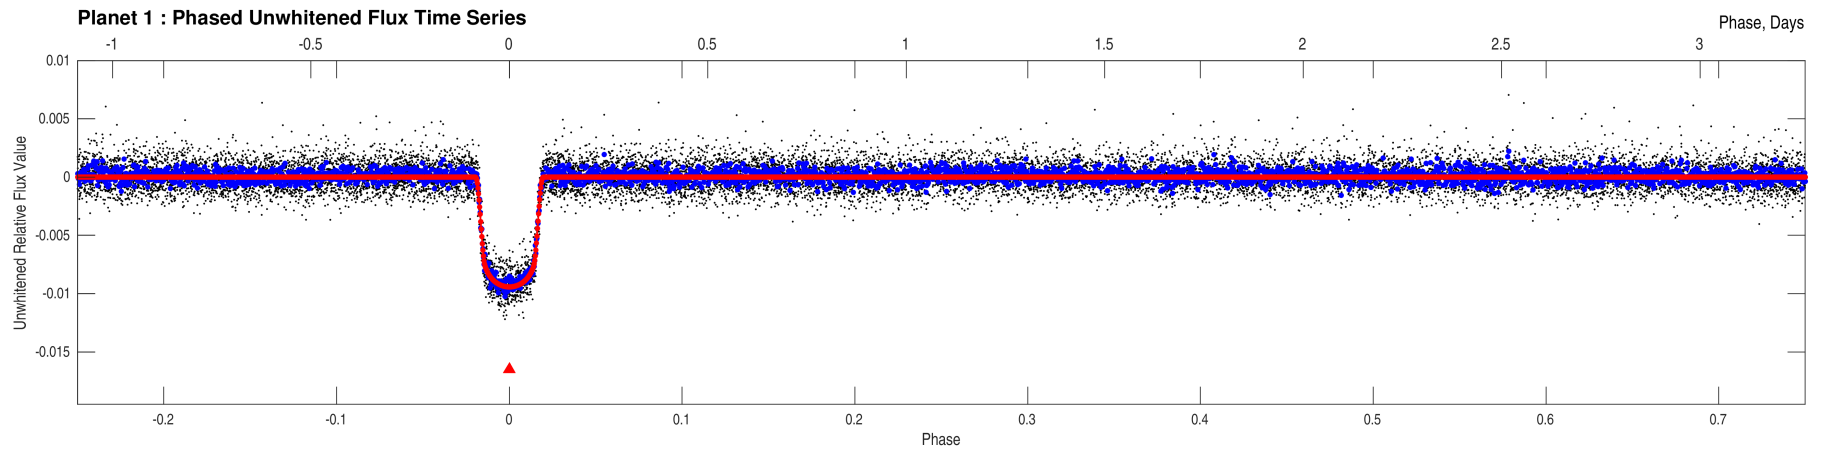

Planet Candidate 1 / Sector 21 / Target Pixel Table 196

Planet Candidate 1

Planet Candidate 1

Stellar Distance Table

Index	TIC ID	TESS Mag	Distance (arcsec)
1	000000008767448	9.98	0.00
2	000000008767449	14.17	25.03
3	000000008767450	16.18	51.77
4	000000840414740	18.37	91.91
5	000000008767440	16.53	101.13
6	000000500255097	17.36	101.71
7	000000008765851	16.27	108.40
8	000000008767447	13.55	114.76
9	000000008767442	15.26	118.50
10	000000008765857	14.93	137.26
11	000000840414759	18.75	142.74
12	000000008767437	14.49	150.38

Distances are corrected for proper motion. This table may not contain all of the objects shown.