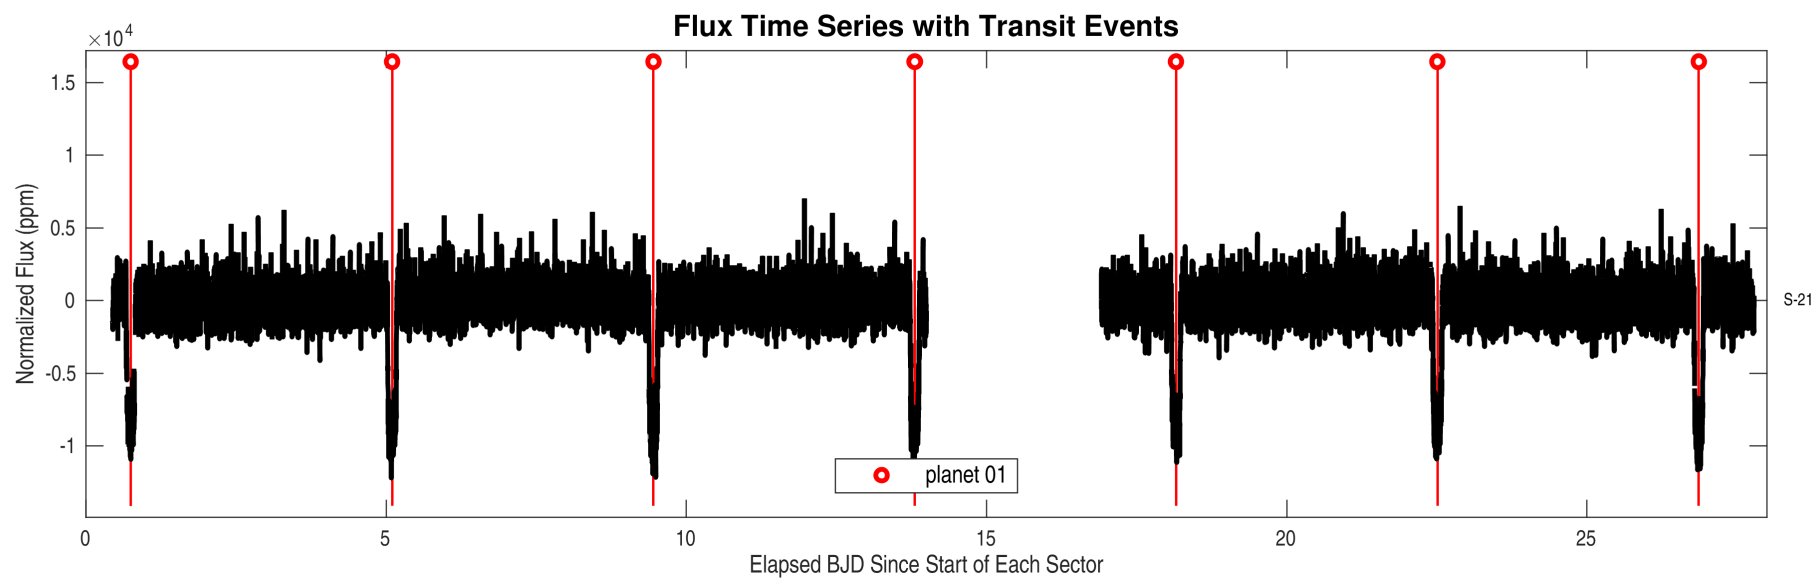

Planet Candidate 1 / Sector 21 / Target Pixel Table 196

Planet Candidate 1

Planet Candidate 1

Stellar Distance Table

Index	TIC ID	TESS Mag	Distance (arcsec)
1	000000008767448	9.98	0.00
2	000000008767449	14.17	25.03
3	000000008767450	16.18	51.77
4	000000840414740	18.37	91.91
5	000000008767440	16.53	101.13
6	000000500255097	17.36	101.71
7	000000008765851	16.27	108.40
8	000000008767447	13.55	114.76
9	000000008767442	15.26	118.50
10	000000008765857	14.93	137.26
11	000000840414759	18.75	142.74
12	000000008767437	14.49	150.38

Distances are corrected for proper motion. This table may not contain all of the objects shown.