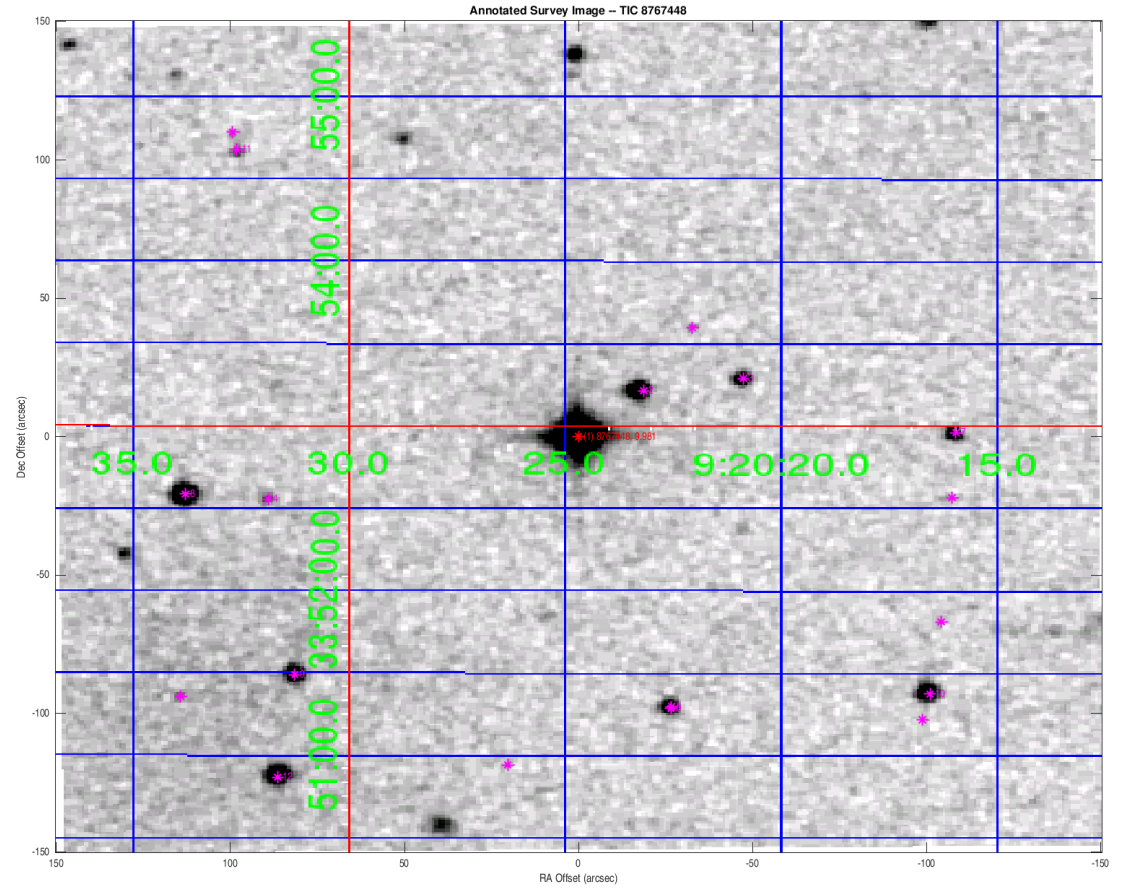

Planet Candidate 1 / Sector 21 / Target Pixel Table 196

Planet Candidate 1

Planet Candidate 1

Stellar Distance Table

Index	TIC ID	TESS Mag	Distance (arcsec)
1	000000008767448	9.98	0.00
2	000000008767449	14.17	25.03
3	000000008767450	16.18	51.77
4	000000840414740	18.37	91.91
5	000000008767440	16.53	101.13
6	000000500255097	17.36	101.71
7	000000008765851	16.27	108.40
8	000000008767447	13.55	114.76
9	000000008767442	15.26	118.50
10	000000008765857	14.93	137.26
11	000000840414759	18.75	142.74
12	000000008767437	14.49	150.38

Distances are corrected for proper motion. This table may not contain all of the objects shown.