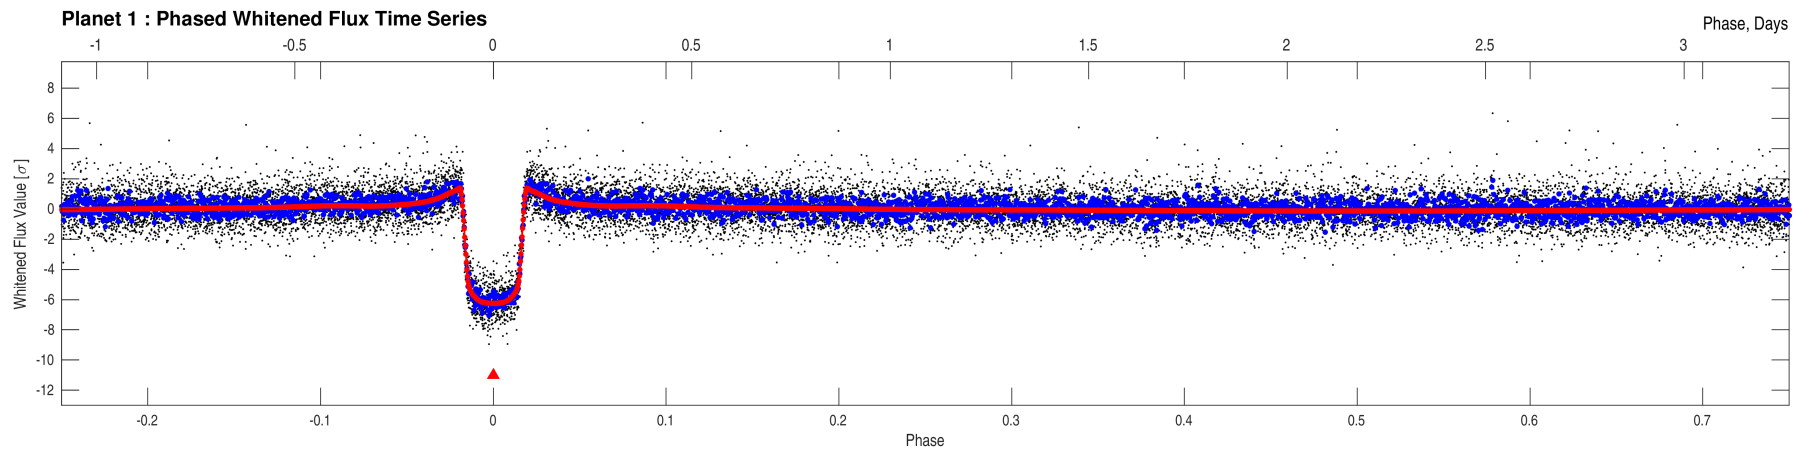

Planet Candidate 1 / Sector 21 / Target Pixel Table 196

Planet Candidate 1

Planet Candidate 1

Stellar Distance Table

Index	TIC ID	TESS Mag	Distance (arcsec)
1	000000008767448	9.98	0.00
2	000000008767449	14.17	25.03
3	000000008767450	16.18	51.77
4	000000840414740	18.37	91.91
5	000000008767440	16.53	101.13
6	000000500255097	17.36	101.71
7	000000008765851	16.27	108.40
8	000000008767447	13.55	114.76
9	000000008767442	15.26	118.50
10	000000008765857	14.93	137.26
11	000000840414759	18.75	142.74
12	000000008767437	14.49	150.38

Distances are corrected for proper motion. This table may not contain all of the objects shown.