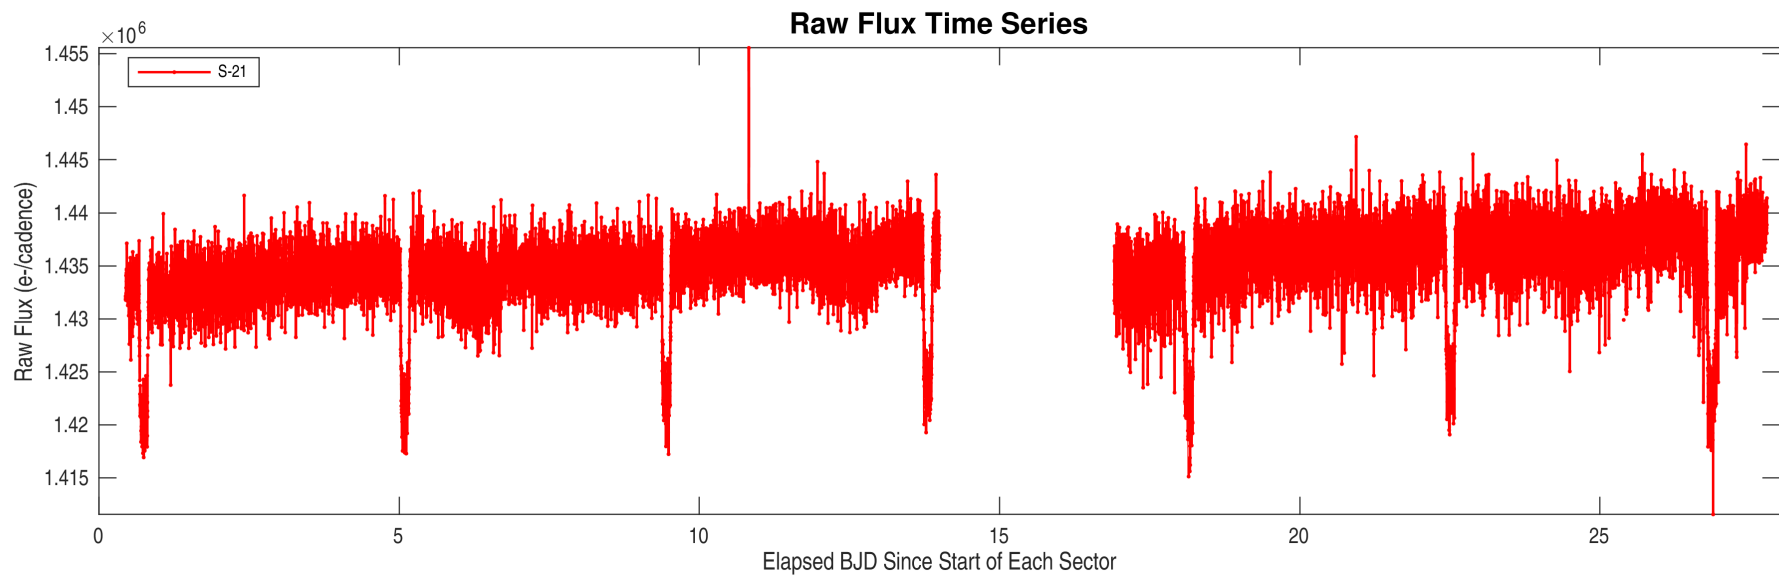

Planet Candidate 1 / Sector 21 / Target Pixel Table 196

Planet Candidate 1

Planet Candidate 1

Stellar Distance Table

Index	TIC ID	TESS Mag	Distance (arcsec)
1	000000008767448	9.98	0.00
2	000000008767449	14.17	25.03
3	000000008767450	16.18	51.77
4	000000840414740	18.37	91.91
5	000000008767440	16.53	101.13
6	000000500255097	17.36	101.71
7	000000008765851	16.27	108.40
8	000000008767447	13.55	114.76
9	000000008767442	15.26	118.50
10	000000008765857	14.93	137.26
11	000000840414759	18.75	142.74
12	000000008767437	14.49	150.38

Distances are corrected for proper motion. This table may not contain all of the objects shown.