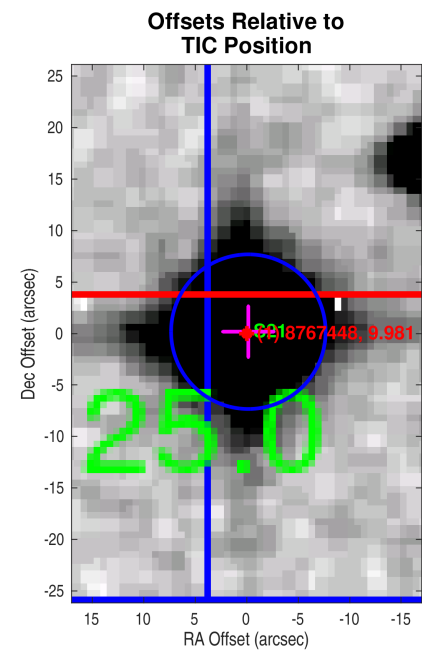

Planet Candidate 1 / Sector 21 / Target Pixel Table 196

Planet Candidate 1

Planet Candidate 1

Stellar Distance Table

Index	TIC ID	TESS Mag	Distance (arcsec)
1	000000008767448	9.98	0.00
2	000000008767449	14.17	25.03
3	000000008767450	16.18	51.77
4	000000840414740	18.37	91.91
5	000000008767440	16.53	101.13
6	000000500255097	17.36	101.71
7	000000008765851	16.27	108.40
8	000000008767447	13.55	114.76
9	000000008767442	15.26	118.50
10	000000008765857	14.93	137.26
11	000000840414759	18.75	142.74
12	000000008767437	14.49	150.38

Distances are corrected for proper motion. This table may not contain all of the objects shown.