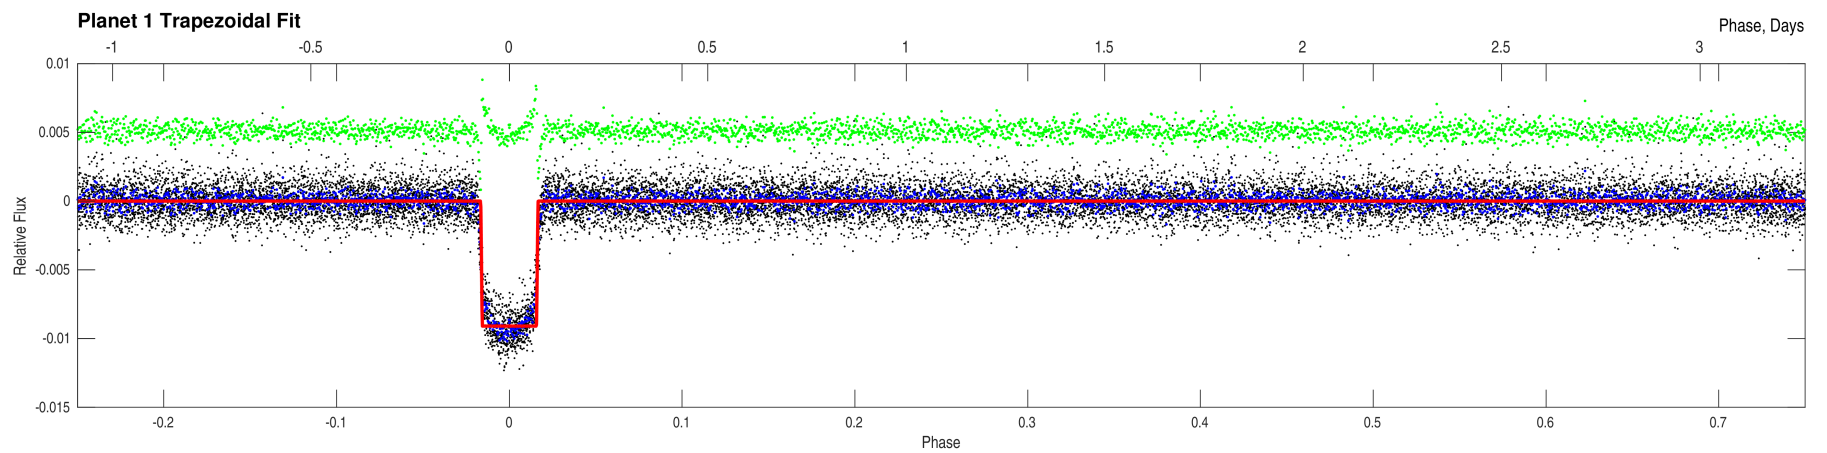

Planet Candidate 1 / Sector 21 / Target Pixel Table 196

Planet Candidate 1

Planet Candidate 1

Stellar Distance Table

Index	TIC ID	TESS Mag	Distance (arcsec)
1	000000008767448	9.98	0.00
2	000000008767449	14.17	25.03
3	000000008767450	16.18	51.77
4	000000840414740	18.37	91.91
5	000000008767440	16.53	101.13
6	000000500255097	17.36	101.71
7	000000008765851	16.27	108.40
8	000000008767447	13.55	114.76
9	000000008767442	15.26	118.50
10	000000008765857	14.93	137.26
11	000000840414759	18.75	142.74
12	000000008767437	14.49	150.38

Distances are corrected for proper motion. This table may not contain all of the objects shown.