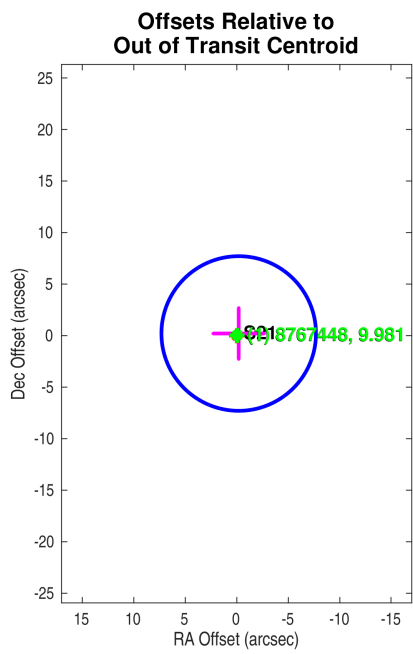

TIC: 8767448 Candidate: 1 of 1 Period: 4.353 d

Software Revision: spoc-4.0.21-20200227 -- Date Generated: 29-Feb-2020 18:17:39 Z

This Data Validation Report Summary was produced in the TESS Science Processing Operations Center Pipeline at NASA Ames Research Center

Planet Candidate 1 / Sector 21 / Target Pixel Table 196

Planet Candidate 1

Planet Candidate 1

Stellar Distance Table

Index	TIC ID	TESS Mag	Distance (arcsec)
1	000000008767448	9.98	0.00
2	000000008767449	14.17	25.03
3	000000008767450	16.18	51.77
4	000000840414740	18.37	91.91
5	000000008767440	16.53	101.13
6	000000500255097	17.36	101.71
7	000000008765851	16.27	108.40
8	000000008767447	13.55	114.76
9	000000008767442	15.26	118.50
10	000000008765857	14.93	137.26
11	000000840414759	18.75	142.74
12	000000008767437	14.49	150.38

Distances are corrected for proper motion. This table may not contain all of the objects shown.