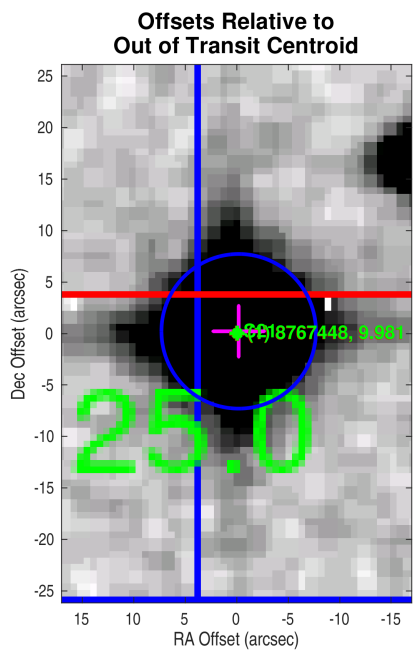

TIC: 8767448 Candidate: 1 of 1 Period: 4.353 d

Software Revision: spoc-4.0.21-20200227 -- Date Generated: 29-Feb-2020 18:17:39 Z

This Data Validation Report Summary was produced in the TESS Science Processing Operations Center Pipeline at NASA Ames Research Center

Planet Candidate 1 / Sector 21 / Target Pixel Table 196

Planet Candidate 1

Planet Candidate 1

Stellar Distance Table

Index	TIC ID	TESS Mag	Distance (arcsec)
1	000000008767448	9.98	0.00
2	000000008767449	14.17	25.03
3	000000008767450	16.18	51.77
4	000000840414740	18.37	91.91
5	000000008767440	16.53	101.13
6	000000500255097	17.36	101.71
7	000000008765851	16.27	108.40
8	000000008767447	13.55	114.76
9	000000008767442	15.26	118.50
10	000000008765857	14.93	137.26
11	000000840414759	18.75	142.74
12	000000008767437	14.49	150.38

Distances are corrected for proper motion. This table may not contain all of the objects shown.