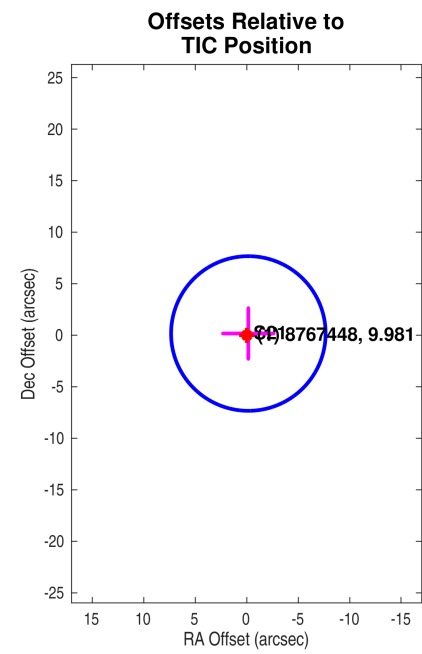

TIC: 8767448 Candidate: 1 of 1 Period: 4.353 d

Software Revision: spoc-4.0.21-20200227 -- Date Generated: 29-Feb-2020 18:17:39 Z

This Data Validation Report Summary was produced in the TESS Science Processing Operations Center Pipeline at NASA Ames Research Center

Planet Candidate 1 / Sector 21 / Target Pixel Table 196

Planet Candidate 1

Planet Candidate 1

Stellar Distance Table

Index	TIC ID	TESS Mag	Distance (arcsec)
1	000000008767448	9.98	0.00
2	000000008767449	14.17	25.03
3	000000008767450	16.18	51.77
4	000000840414740	18.37	91.91
5	000000008767440	16.53	101.13
6	000000500255097	17.36	101.71
7	000000008765851	16.27	108.40
8	000000008767447	13.55	114.76
9	000000008767442	15.26	118.50
10	000000008765857	14.93	137.26
11	000000840414759	18.75	142.74
12	000000008767437	14.49	150.38

Distances are corrected for proper motion. This table may not contain all of the objects shown.