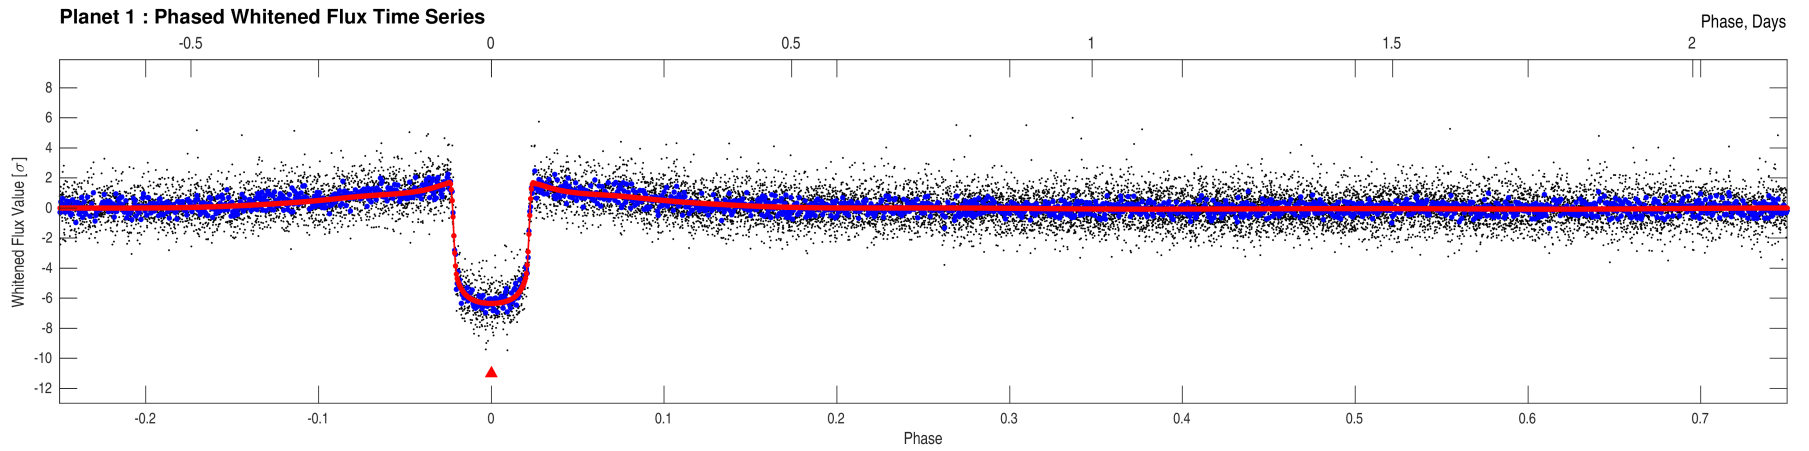

Planet Candidate 1 / Sector 24 / Target Pixel Table 242

Planet Candidate 1

Planet Candidate 1

Index	TIC ID	TESS Mag	Distance (arcsec)
1	0000000255930614	7.63	0.00
2	0000000255930611	14.58	18.55
3	0000000255930617	14.56	56.23
4	0000000255930603	12.46	97.42
5	0000000255930620	11.99	142.00

Distances are corrected for proper motion. This table may not contain all of the objects shown.