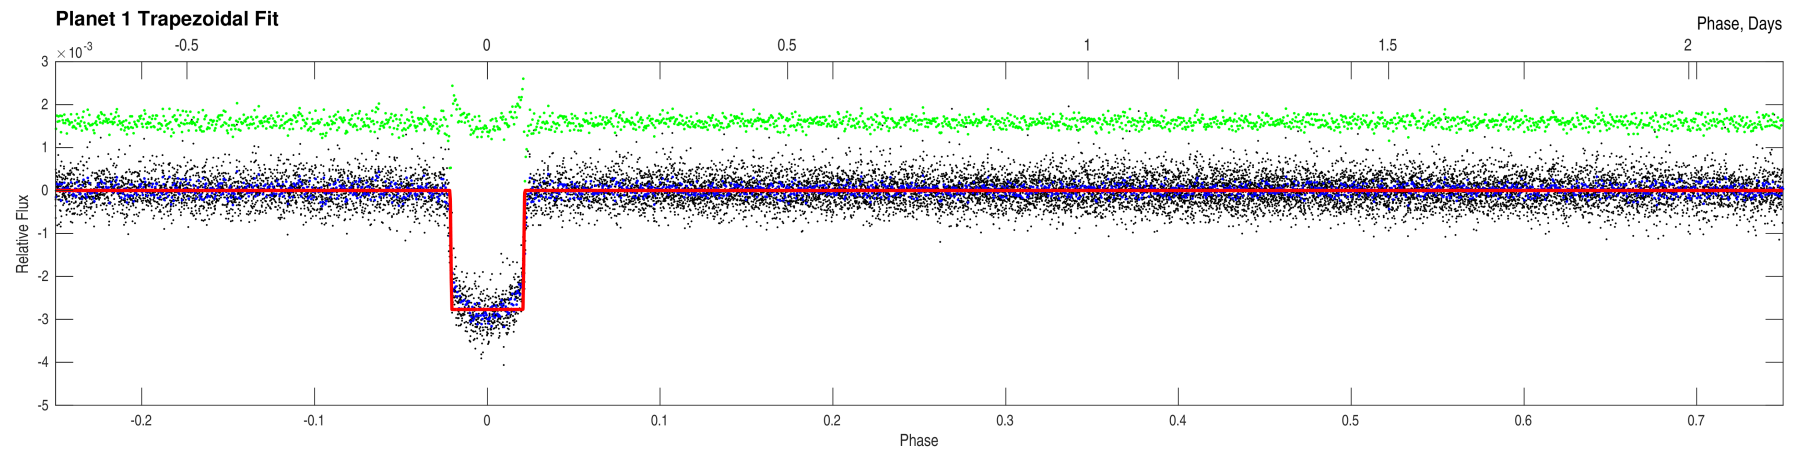

Planet Candidate 1 / Sector 24 / Target Pixel Table 242

Planet Candidate 1

Planet Candidate 1

Index	TIC ID	TESS Mag	Distance (arcsec)
1	0000000255930614	7.63	0.00
2	0000000255930611	14.58	18.55
3	0000000255930617	14.56	56.23
4	0000000255930603	12.46	97.42
5	0000000255930620	11.99	142.00

Distances are corrected for proper motion. This table may not contain all of the objects shown.