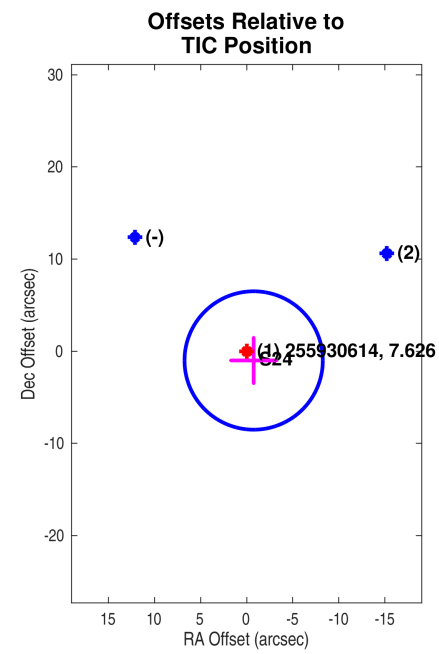

TIC: 255930614 Candidate: 1 of 1 Period: 2.876 d

Software Revision: spoc-4.0.36-20200520 -- Date Generated: 23-May-2020 17:59:12 Z

This Data Validation Report Summary was produced in the TESS Science Processing Operations Center Pipeline at NASA Ames Research Center

Planet Candidate 1 / Sector 24 / Target Pixel Table 242

Planet Candidate 1

Planet Candidate 1

Index	TIC ID	TESS Mag	Distance (arcsec)
1	0000000255930614	7.63	0.00
2	0000000255930611	14.58	18.55
3	0000000255930617	14.56	56.23
4	0000000255930603	12.46	97.42
5	0000000255930620	11.99	142.00

Distances are corrected for proper motion. This table may not contain all of the objects shown.