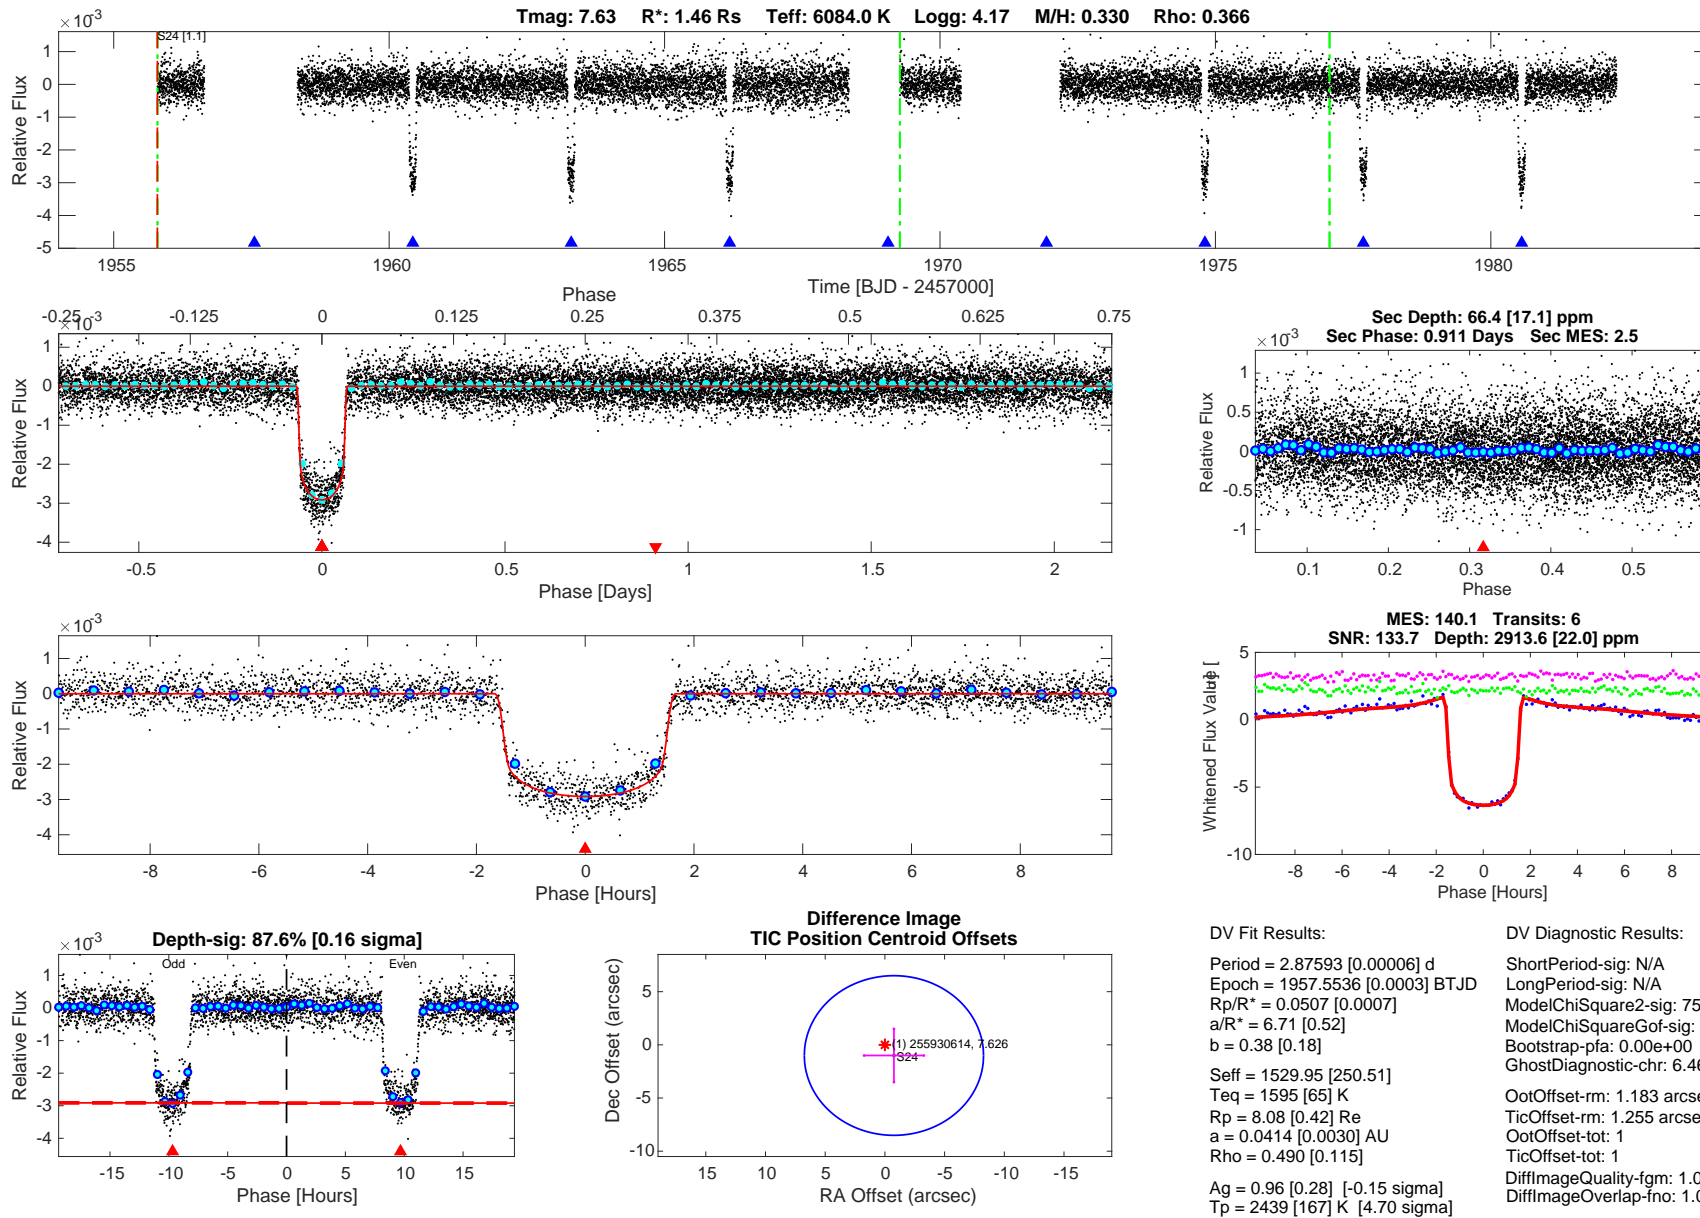

TIC: 255930614 Candidate: 1 of 1 Period: 2.876 d

Software Revision: spoc-4.0.36-20200520 -- Date Generated: 23-May-2020 17:59:12 Z

This Data Validation Report Summary was produced in the TESS Science Processing Operations Center Pipeline at NASA Ames Research Center

Planet Candidate 1 / Sector 24 / Target Pixel Table 242

Planet Candidate 1

Planet Candidate 1

Index	TIC ID	TESS Mag	Distance (arcsec)
1	0000000255930614	7.63	0.00
2	0000000255930611	14.58	18.55
3	0000000255930617	14.56	56.23
4	0000000255930603	12.46	97.42
5	0000000255930620	11.99	142.00

Distances are corrected for proper motion. This table may not contain all of the objects shown.