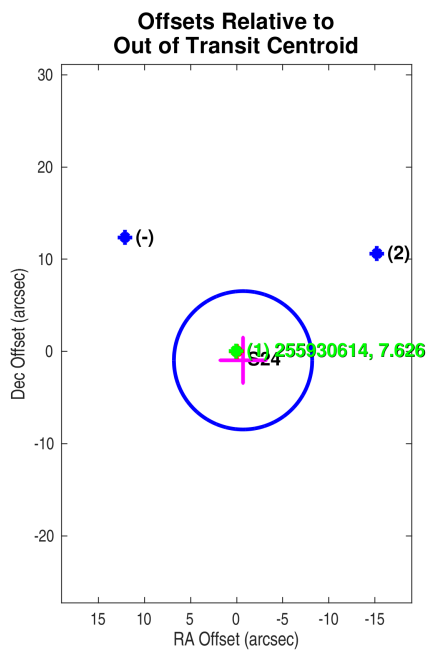

TIC: 255930614 Candidate: 1 of 1 Period: 2.876 d

Software Revision: spoc-4.0.36-20200520 -- Date Generated: 23-May-2020 17:59:12 Z

This Data Validation Report Summary was produced in the TESS Science Processing Operations Center Pipeline at NASA Ames Research Center

Planet Candidate 1 / Sector 24 / Target Pixel Table 242

Planet Candidate 1

Planet Candidate 1

Index	TIC ID	TESS Mag	Distance (arcsec)
1	0000000255930614	7.63	0.00
2	0000000255930611	14.58	18.55
3	0000000255930617	14.56	56.23
4	0000000255930603	12.46	97.42
5	0000000255930620	11.99	142.00

Distances are corrected for proper motion. This table may not contain all of the objects shown.