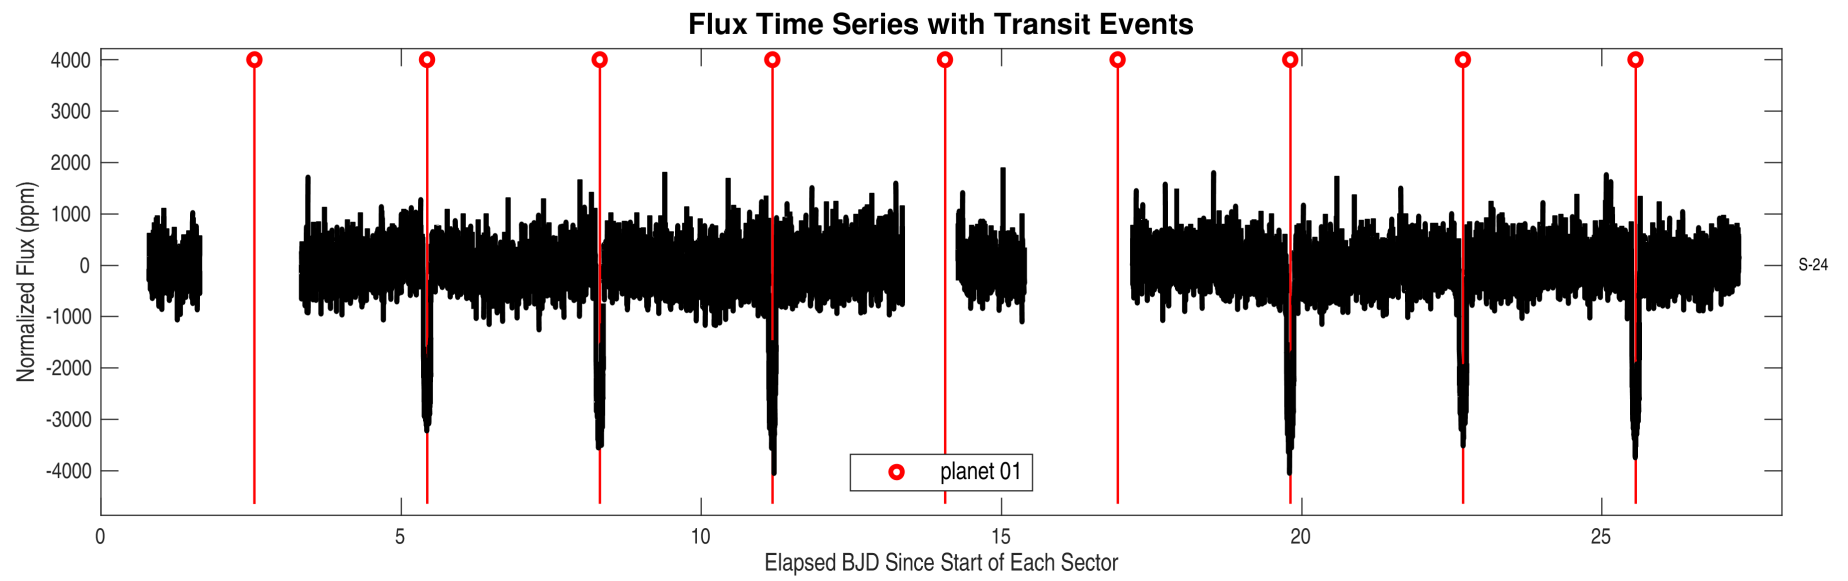

Planet Candidate 1 / Sector 24 / Target Pixel Table 242

Planet Candidate 1

Planet Candidate 1

Index	TIC ID	TESS Mag	Distance (arcsec)
1	0000000255930614	7.63	0.00
2	0000000255930611	14.58	18.55
3	0000000255930617	14.56	56.23
4	0000000255930603	12.46	97.42
5	0000000255930620	11.99	142.00

Distances are corrected for proper motion. This table may not contain all of the objects shown.