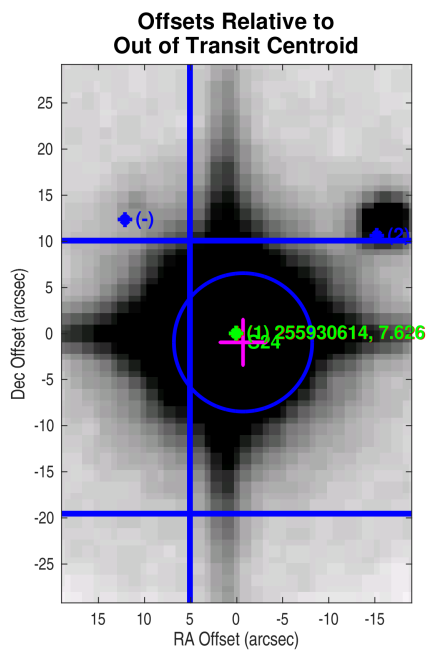

TIC: 255930614 Candidate: 1 of 1 Period: 2.876 d

Software Revision: spoc-4.0.36-20200520 -- Date Generated: 23-May-2020 17:59:12 Z

This Data Validation Report Summary was produced in the TESS Science Processing Operations Center Pipeline at NASA Ames Research Center

Planet Candidate 1 / Sector 24 / Target Pixel Table 242

Planet Candidate 1

Planet Candidate 1

Index	TIC ID	TESS Mag	Distance (arcsec)
1	0000000255930614	7.63	0.00
2	0000000255930611	14.58	18.55
3	0000000255930617	14.56	56.23
4	0000000255930603	12.46	97.42
5	0000000255930620	11.99	142.00

Distances are corrected for proper motion. This table may not contain all of the objects shown.