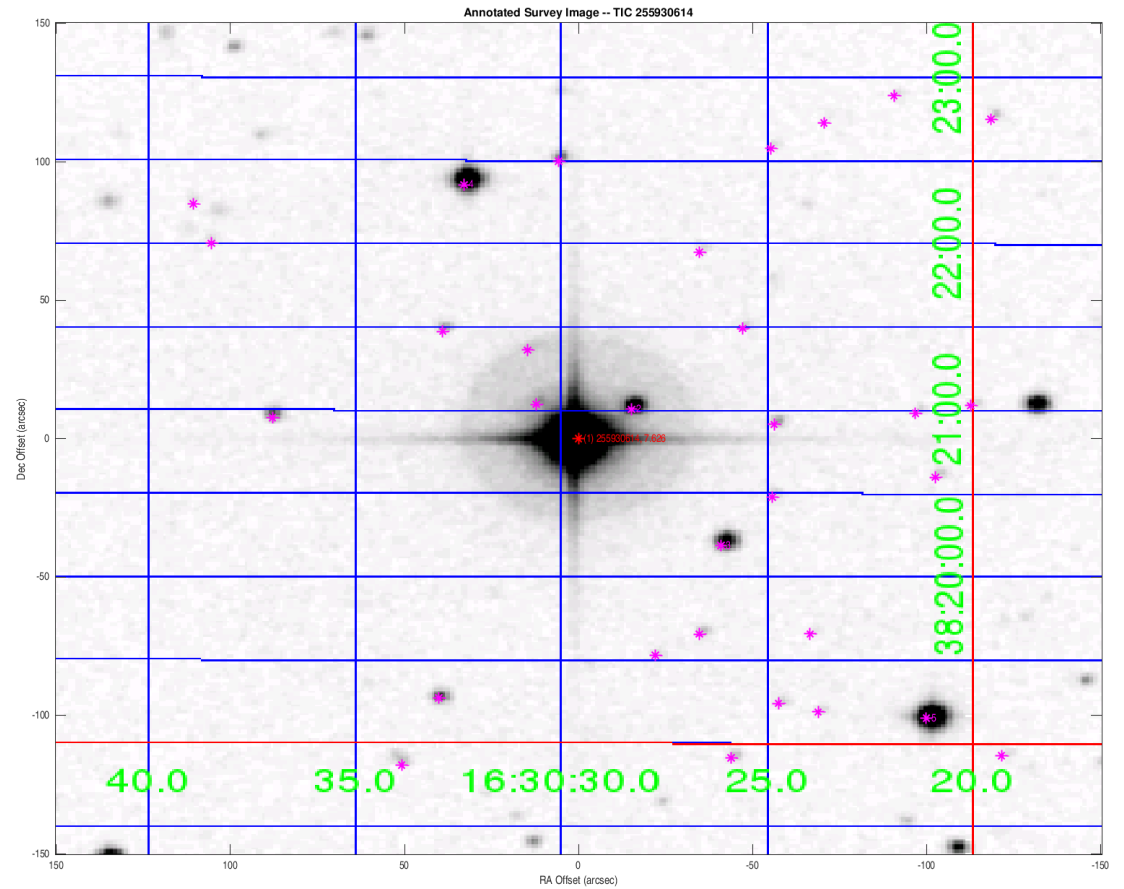

Planet Candidate 1 / Sector 24 / Target Pixel Table 242

Planet Candidate 1

Planet Candidate 1

Index	TIC ID	TESS Mag	Distance (arcsec)
1	0000000255930614	7.63	0.00
2	0000000255930611	14.58	18.55
3	0000000255930617	14.56	56.23
4	0000000255930603	12.46	97.42
5	0000000255930620	11.99	142.00

Distances are corrected for proper motion. This table may not contain all of the objects shown.