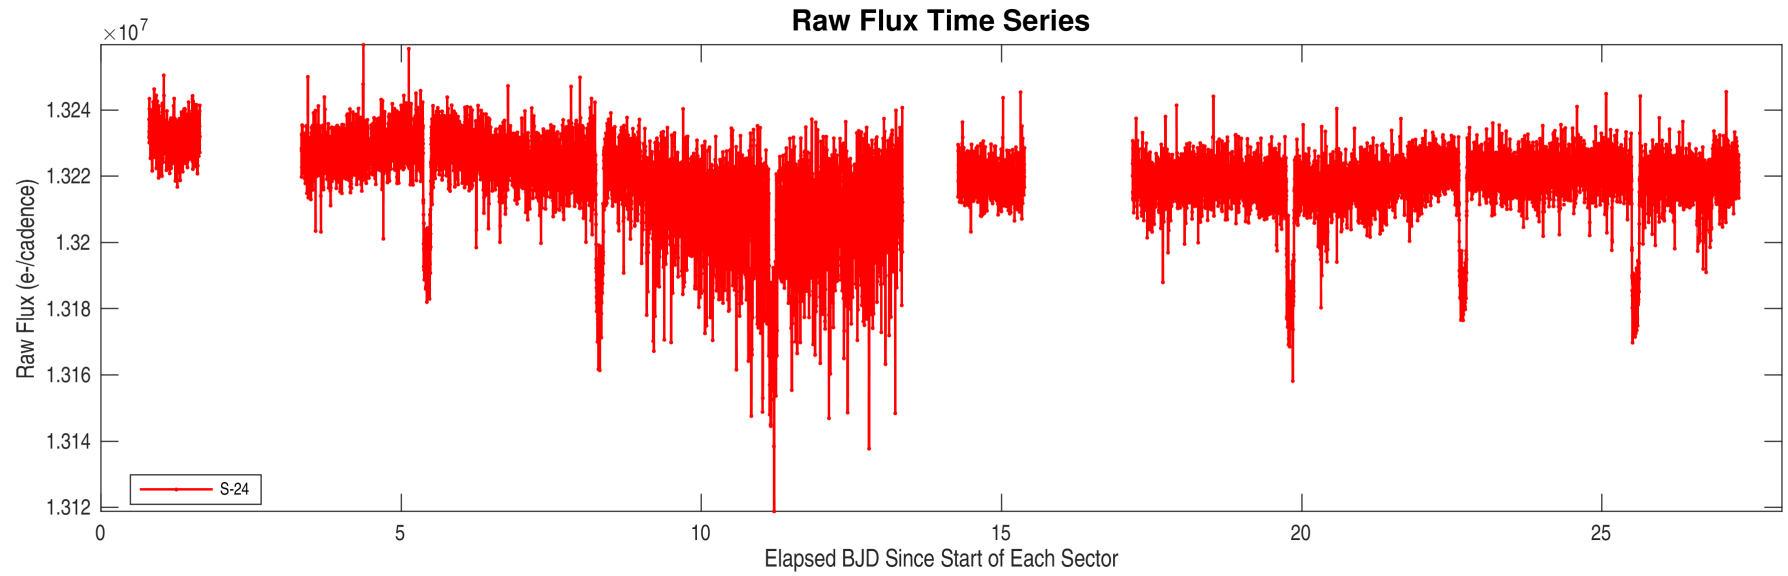

Planet Candidate 1 / Sector 24 / Target Pixel Table 242

Planet Candidate 1

Planet Candidate 1

Index	TIC ID	TESS Mag	Distance (arcsec)
1	0000000255930614	7.63	0.00
2	0000000255930611	14.58	18.55
3	0000000255930617	14.56	56.23
4	0000000255930603	12.46	97.42
5	0000000255930620	11.99	142.00

Distances are corrected for proper motion. This table may not contain all of the objects shown.