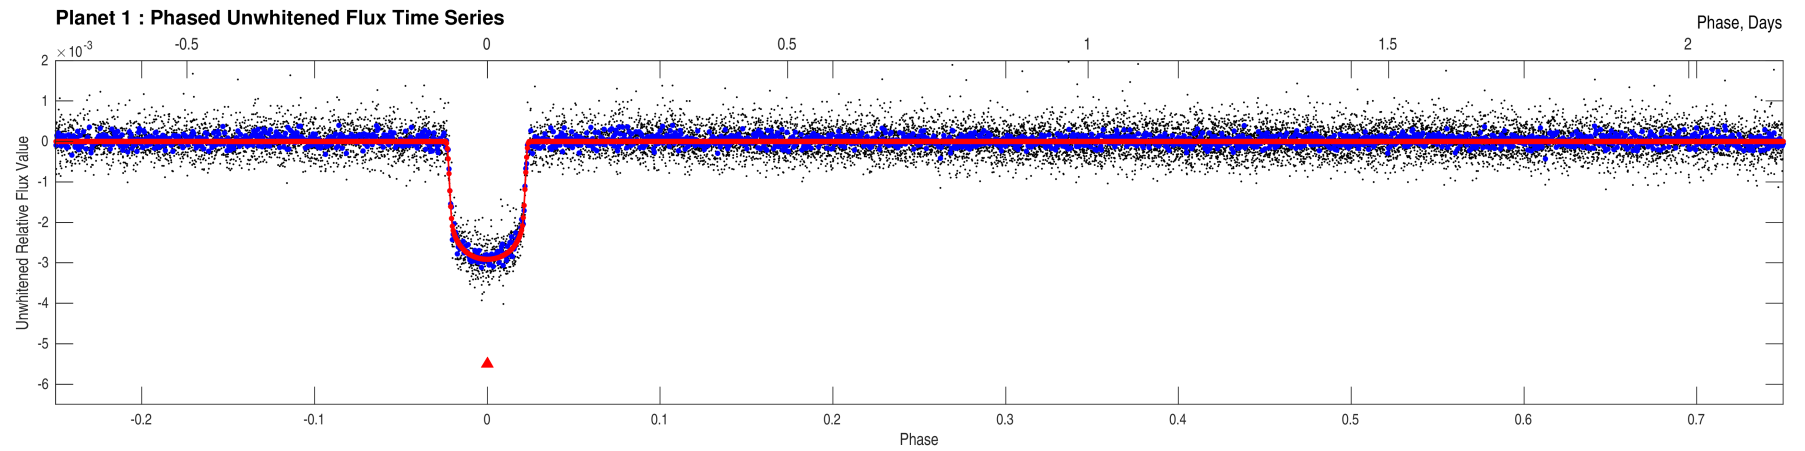

Planet Candidate 1 / Sector 24 / Target Pixel Table 242

Planet Candidate 1

Planet Candidate 1

Index	TIC ID	TESS Mag	Distance (arcsec)
1	0000000255930614	7.63	0.00
2	0000000255930611	14.58	18.55
3	0000000255930617	14.56	56.23
4	0000000255930603	12.46	97.42
5	0000000255930620	11.99	142.00

Distances are corrected for proper motion. This table may not contain all of the objects shown.