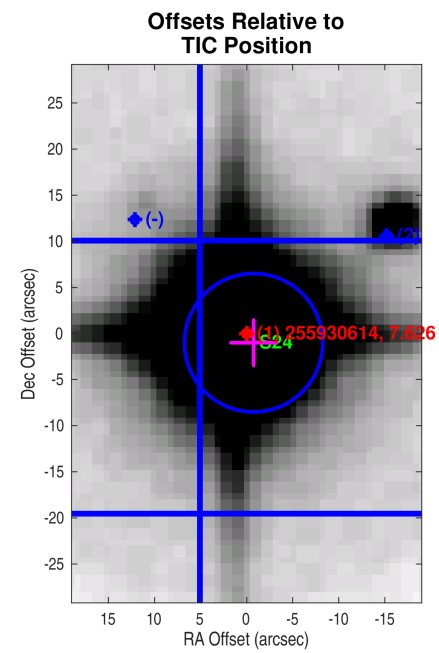

Planet Candidate 1 / Sector 24 / Target Pixel Table 242

Planet Candidate 1

Planet Candidate 1

Index	TIC ID	TESS Mag	Distance (arcsec)
1	0000000255930614	7.63	0.00
2	0000000255930611	14.58	18.55
3	0000000255930617	14.56	56.23
4	0000000255930603	12.46	97.42
5	0000000255930620	11.99	142.00

Distances are corrected for proper motion. This table may not contain all of the objects shown.