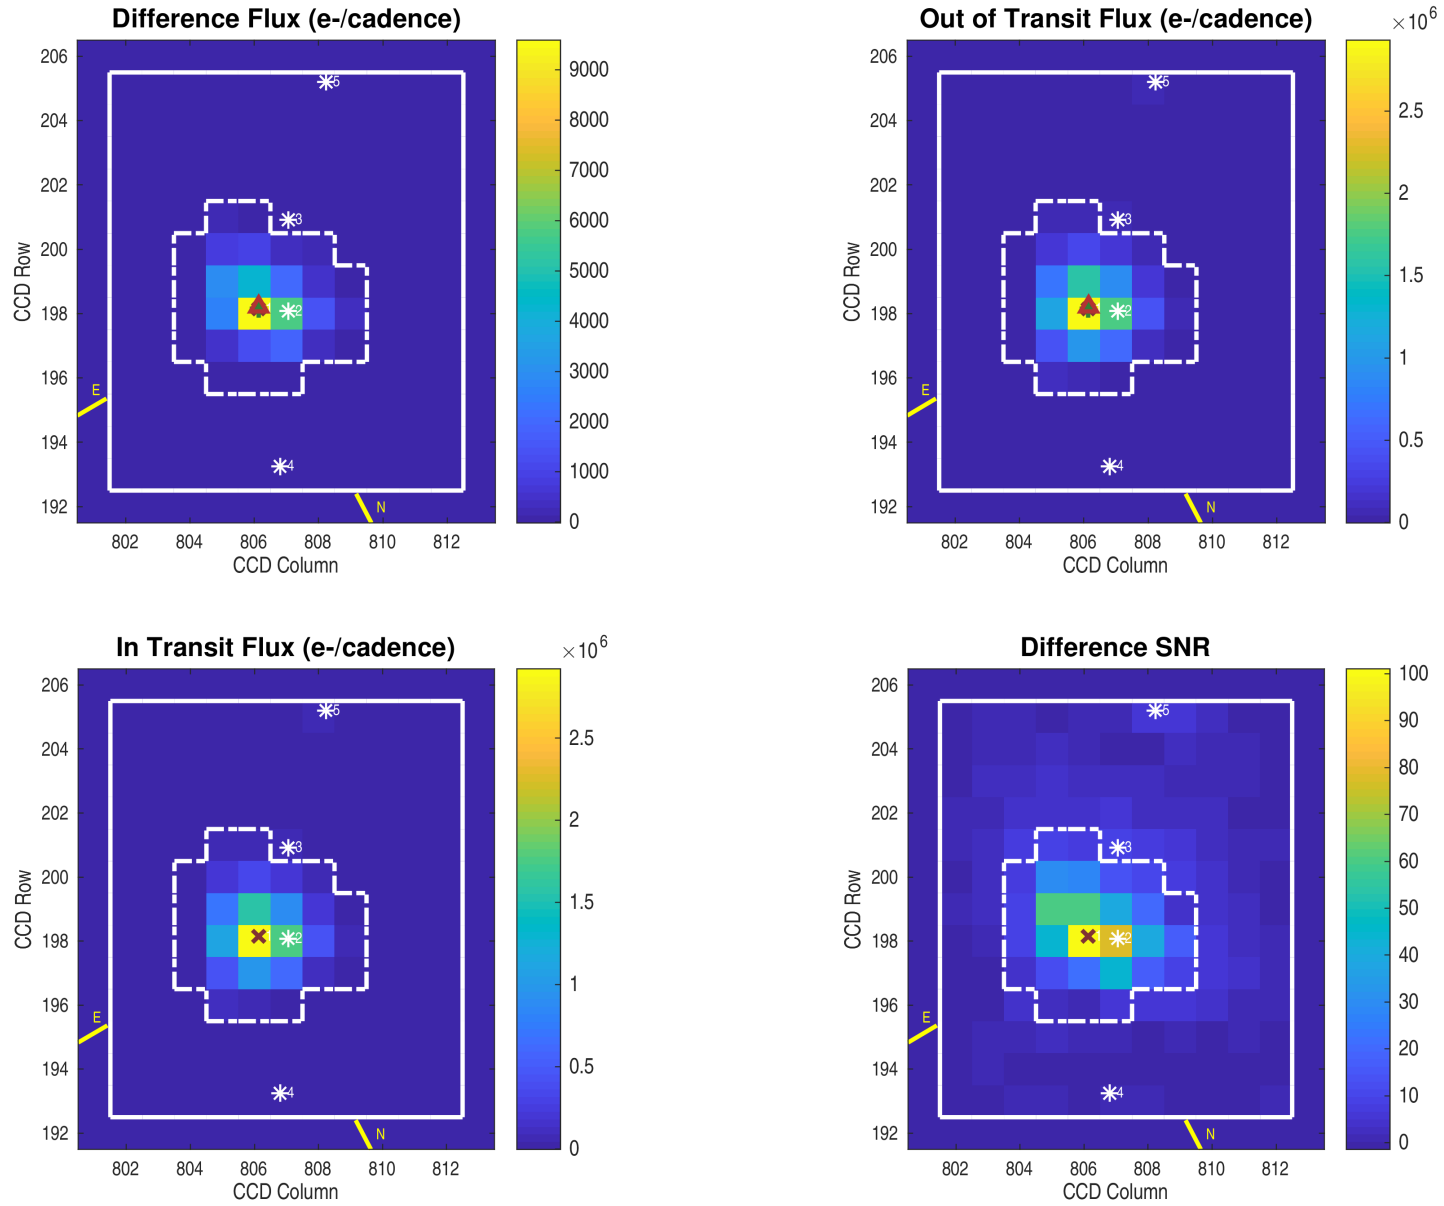

TIC: 255930614 Candidate: 1 of 1 Period: 2.876 d

Software Revision: spoc-4.0.36-20200520 -- Date Generated: 23-May-2020 17:59:12 Z

This Data Validation Report Summary was produced in the TESS Science Processing Operations Center Pipeline at NASA Ames Research Center

Planet Candidate 1 / Sector 24 / Target Pixel Table 242

Planet Candidate 1

Planet Candidate 1

Index	TIC ID	TESS Mag	Distance (arcsec)
1	0000000255930614	7.63	0.00
2	0000000255930611	14.58	18.55
3	0000000255930617	14.56	56.23
4	0000000255930603	12.46	97.42
5	0000000255930620	11.99	142.00

Distances are corrected for proper motion. This table may not contain all of the objects shown.