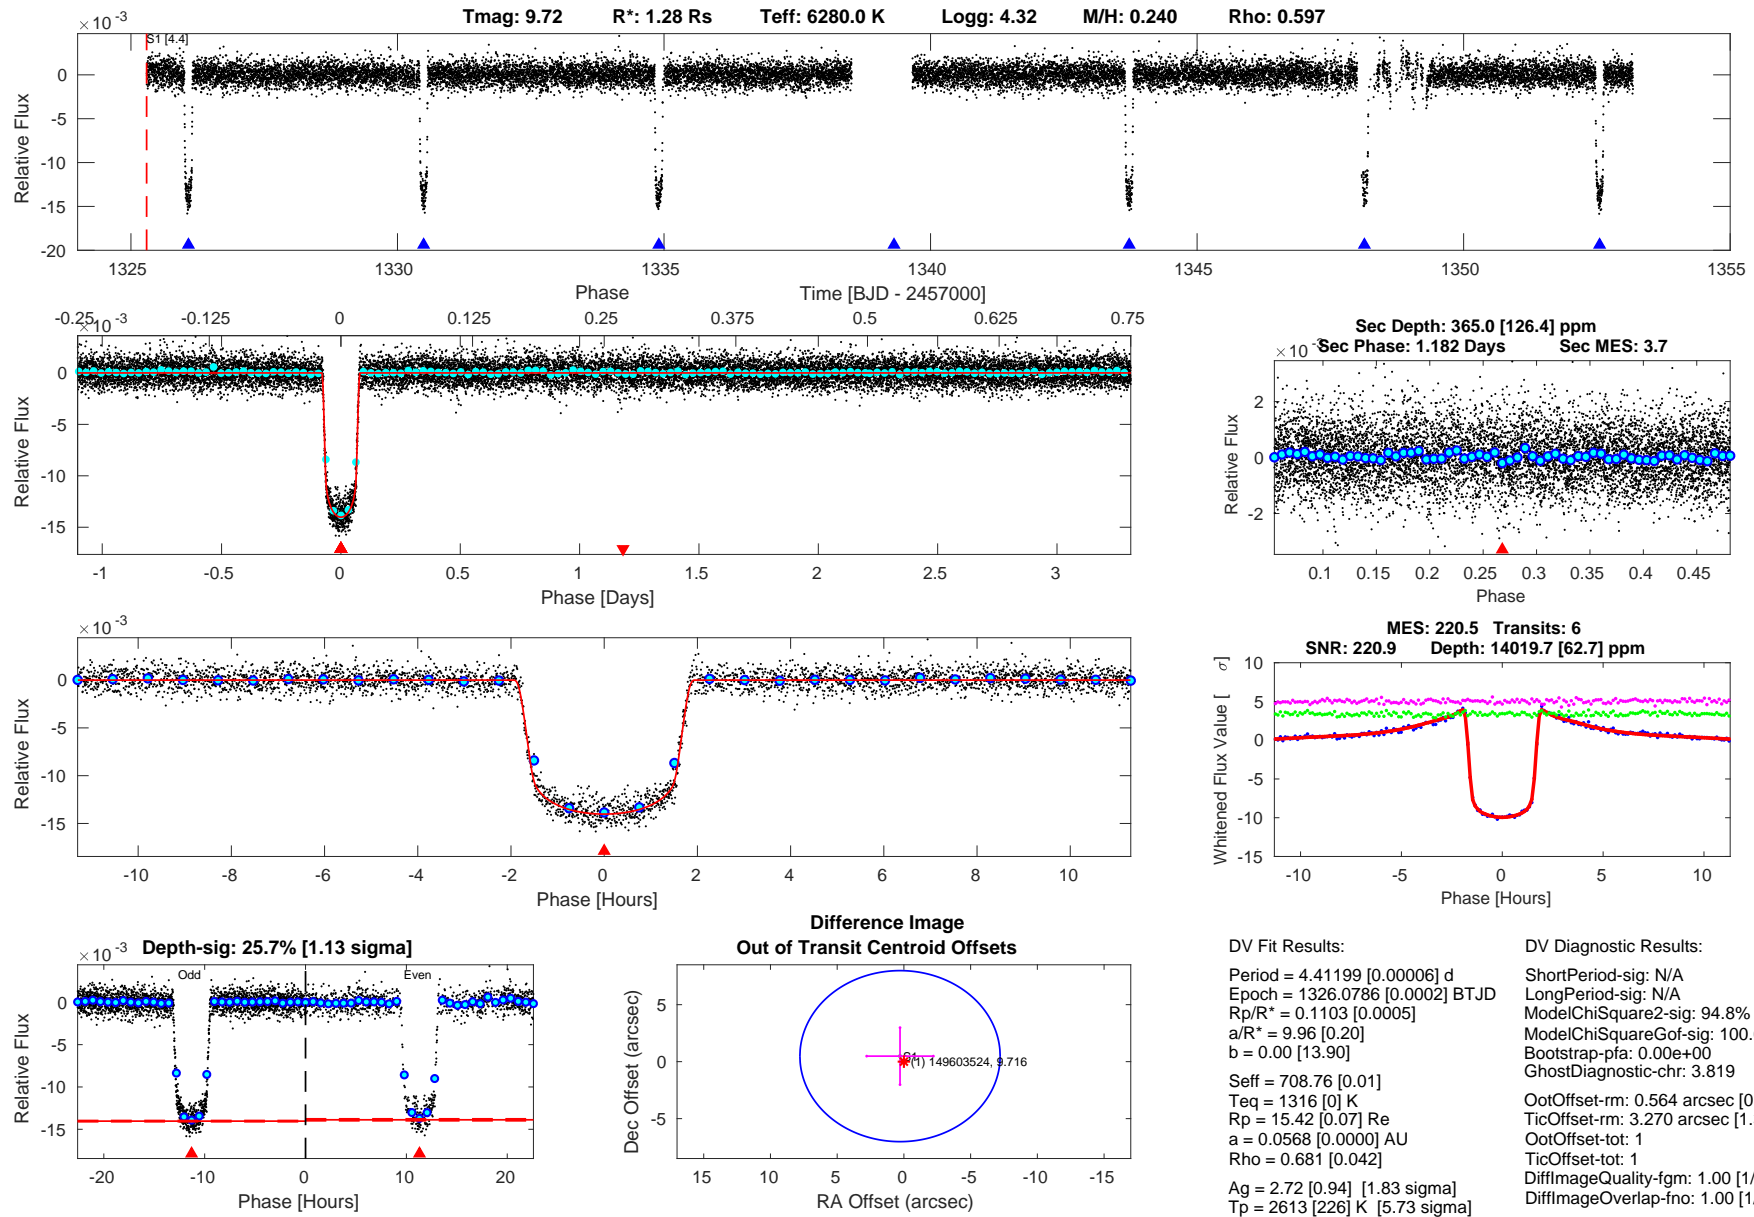

TIC: 149603524 Candidate: 1 of 1 Period: 4.412 d

Software Revision: spoc-3.3.34-20180914 -- Date Generated: 15-Sep-2018 08:37:59 Z

This Data Validation Report Summary was produced in the TESS Science Processing Operations Center Pipeline at NASA Ames Research Center

Planet Candidate 1 / Sector 1 / Target Pixel Table 128

Stellar Distance Table

TIC ID	TESS Mag	Distance (arcsec)
0000000149603524	9.72	0.00
0000000149603525	14.99	29.12
0000000149603518	15.82	33.24
0000000149603528	15.89	36.14
0000000149603517	16.58	37.12
0000000149603521	16.94	41.60
0000000149603533	16.61	46.56
0000000149603534	16.79	47.49
0000000149603531	15.35	48.60
0000000149603530	16.94	59.73
0000000149603527	17.07	67.06
0000000149603509	17.52	67.67
0000000149603532	17.81	74.21
0000000149603515	17.10	77.54
0000000149603510	16.19	79.76
0000000149603519	16.85	81.58
0000000149603507	16.25	93.60
0000000149603543	16.06	98.27
0000000149603546	17.15	104.29
0000000149603539	16.90	105.48
0000000149603520	16.98	105.87
0000000149603504	16.59	106.30
0000000149603535	11.77	109.04
0000000149603547	15.71	112.35
0000000149603516	17.37	113.91
0000000149603500	16.39	121.55
0000000149603494	16.63	122.22
0000000149603514	14.10	123.91
0000000149603502	15.99	124.21
0000000149603538	16.76	129.81
0000000149603498	15.55	130.49
0000000149603506	17.01	131.12
0000000149603496	17.23	147.69
0000000149603501	17.79	155.45