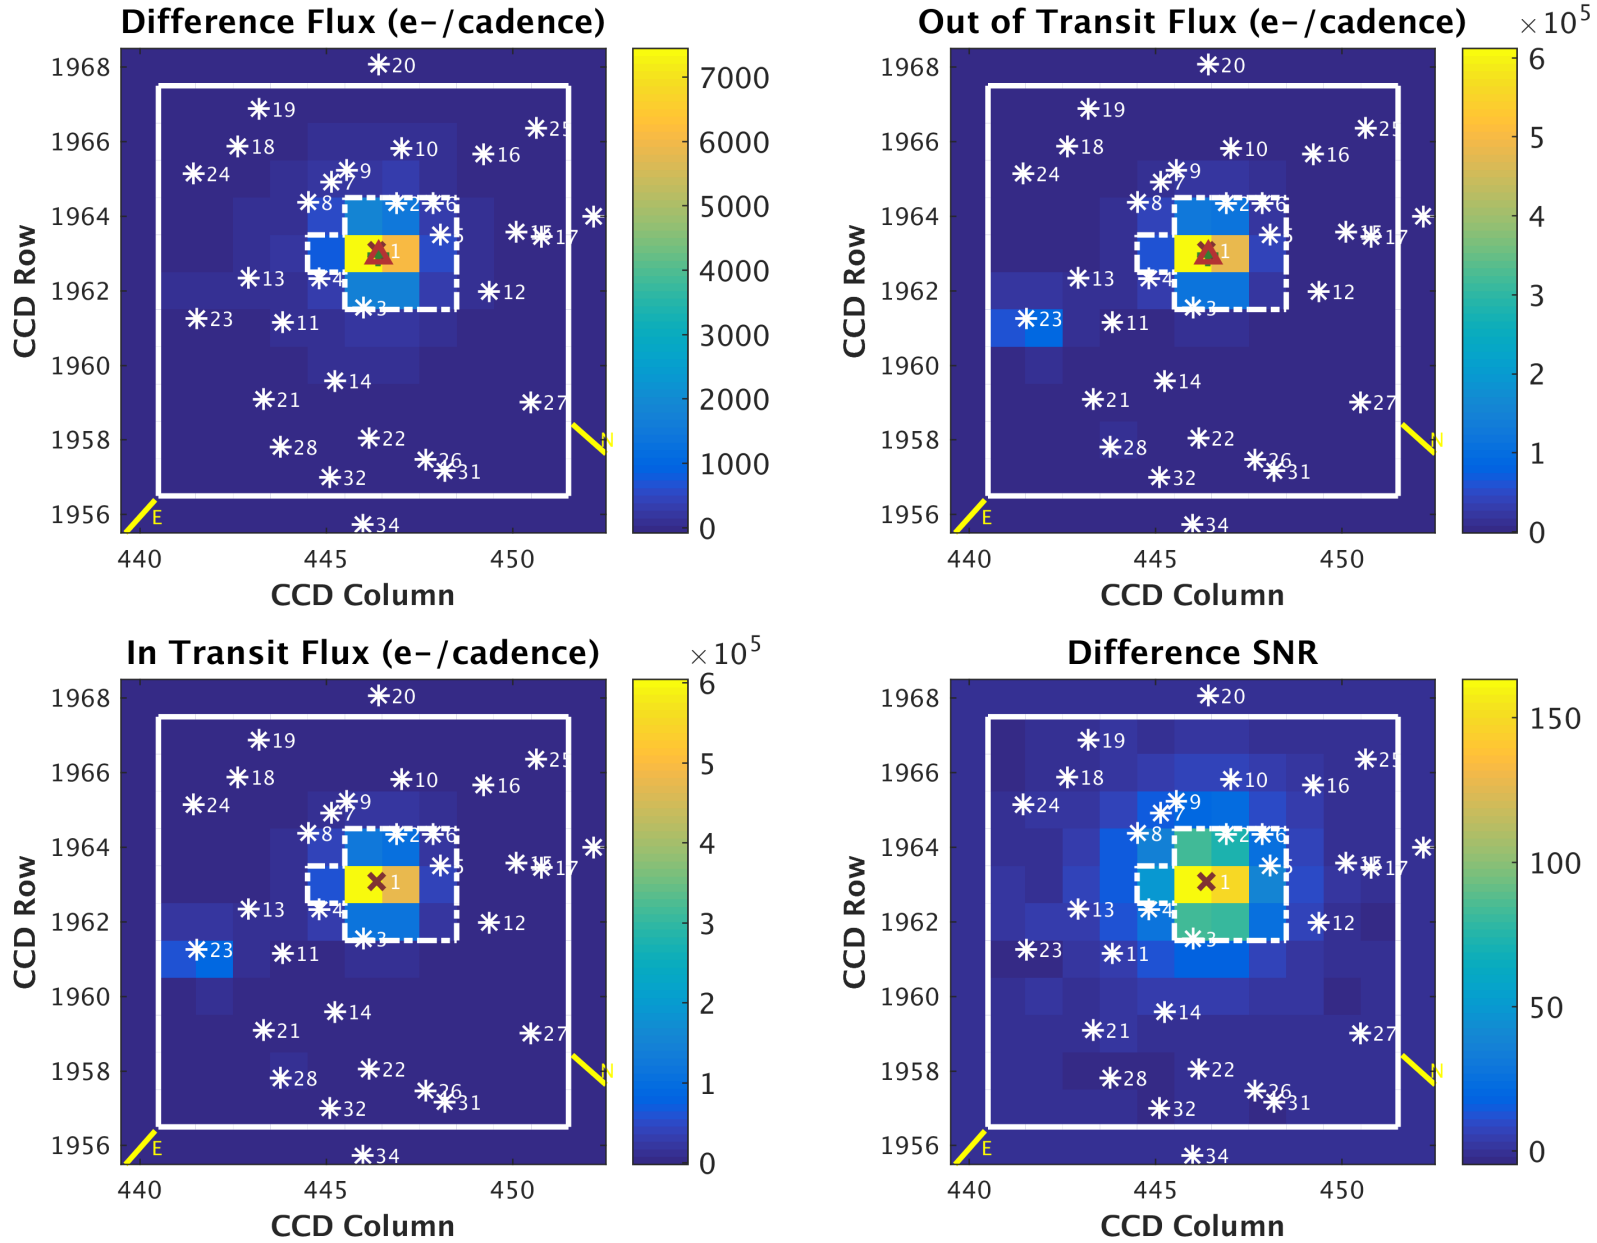

TIC: 149603524 Candidate: 1 of 1 Period: 4.412 d

Software Revision: spoc-3.3.34-20180914 -- Date Generated: 15-Sep-2018 08:37:59 Z

This Data Validation Report Summary was produced in the TESS Science Processing Operations Center Pipeline at NASA Ames Research Center

Planet Candidate 1 / Sector 1 / Target Pixel Table 128

Stellar Distance Table

TIC ID	TESS Mag	Distance (arcsec)
0000000149603524	9.72	0.00
0000000149603525	14.99	29.12
0000000149603518	15.82	33.24
0000000149603528	15.89	36.14
0000000149603517	16.58	37.12
0000000149603521	16.94	41.60
0000000149603533	16.61	46.56
0000000149603534	16.79	47.49
0000000149603531	15.35	48.60
0000000149603530	16.94	59.73
0000000149603527	17.07	67.06
0000000149603509	17.52	67.67
0000000149603532	17.81	74.21
0000000149603515	17.10	77.54
0000000149603510	16.19	79.76
0000000149603519	16.85	81.58
0000000149603507	16.25	93.60
0000000149603543	16.06	98.27
0000000149603546	17.15	104.29
0000000149603539	16.90	105.48
0000000149603520	16.98	105.87
0000000149603504	16.59	106.30
0000000149603535	11.77	109.04
0000000149603547	15.71	112.35
0000000149603516	17.37	113.91
0000000149603500	16.39	121.55
0000000149603494	16.63	122.22
0000000149603514	14.10	123.91
0000000149603502	15.99	124.21
0000000149603538	16.76	129.81
0000000149603498	15.55	130.49
0000000149603506	17.01	131.12
0000000149603496	17.23	147.69
0000000149603501	17.79	155.45