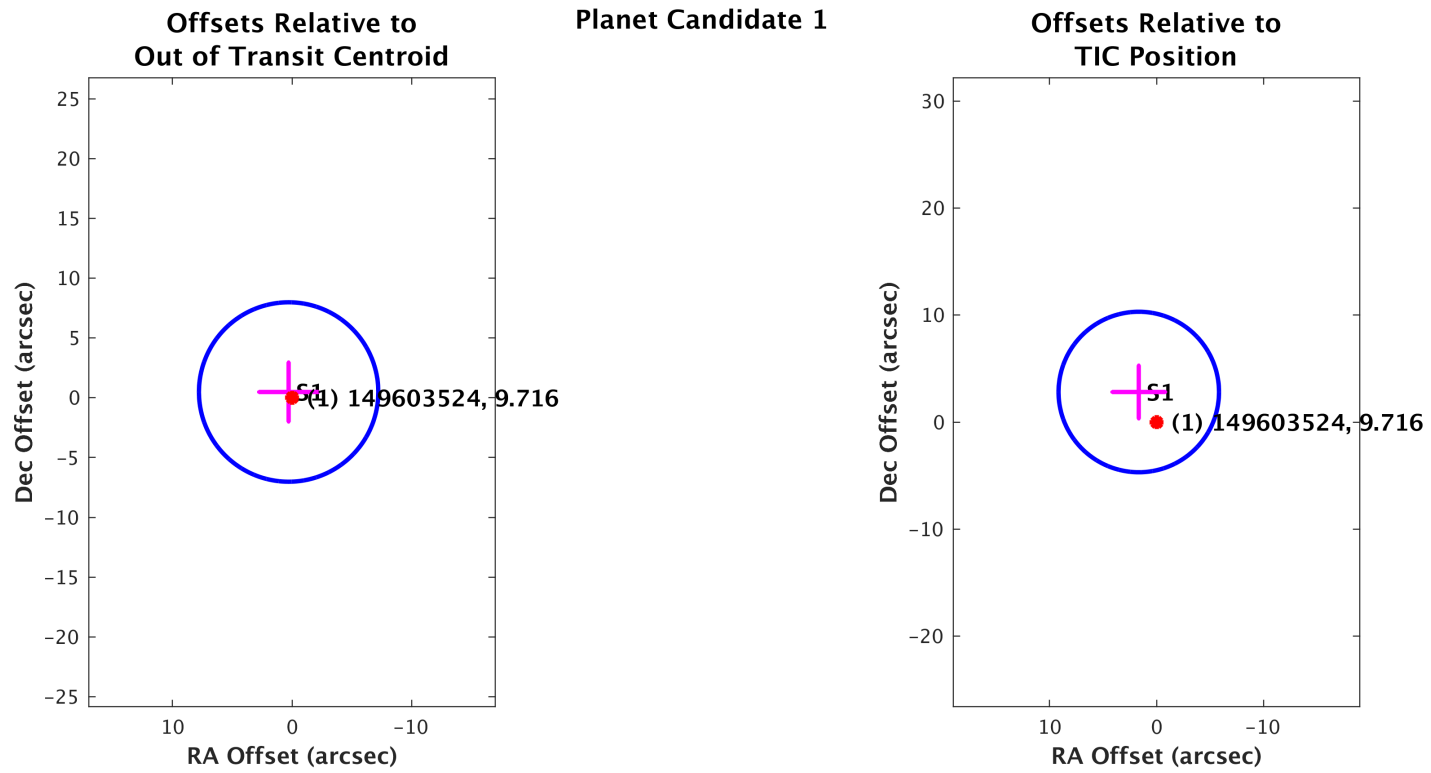

TIC: 149603524 Candidate: 1 of 1 Period: 4.412 d

Software Revision: spoc-3.3.34-20180914 -- Date Generated: 15-Sep-2018 08:37:59 Z

This Data Validation Report Summary was produced in the TESS Science Processing Operations Center Pipeline at NASA Ames Research Center

Planet Candidate 1 / Sector 1 / Target Pixel Table 128

Stellar Distance Table

TIC ID	TESS Mag	Distance (arcsec)
0000000149603524	9.72	0.00
0000000149603525	14.99	29.12
0000000149603518	15.82	33.24
0000000149603528	15.89	36.14
0000000149603517	16.58	37.12
0000000149603521	16.94	41.60
0000000149603533	16.61	46.56
0000000149603534	16.79	47.49
0000000149603531	15.35	48.60
0000000149603530	16.94	59.73
0000000149603527	17.07	67.06
0000000149603509	17.52	67.67
0000000149603532	17.81	74.21
0000000149603515	17.10	77.54
0000000149603510	16.19	79.76
0000000149603519	16.85	81.58
0000000149603507	16.25	93.60
0000000149603543	16.06	98.27
0000000149603546	17.15	104.29
0000000149603539	16.90	105.48
0000000149603520	16.98	105.87
0000000149603504	16.59	106.30
0000000149603535	11.77	109.04
0000000149603547	15.71	112.35
0000000149603516	17.37	113.91
0000000149603500	16.39	121.55
0000000149603494	16.63	122.22
0000000149603514	14.10	123.91
0000000149603502	15.99	124.21
0000000149603538	16.76	129.81
0000000149603498	15.55	130.49
0000000149603506	17.01	131.12
0000000149603496	17.23	147.69
0000000149603501	17.79	155.45