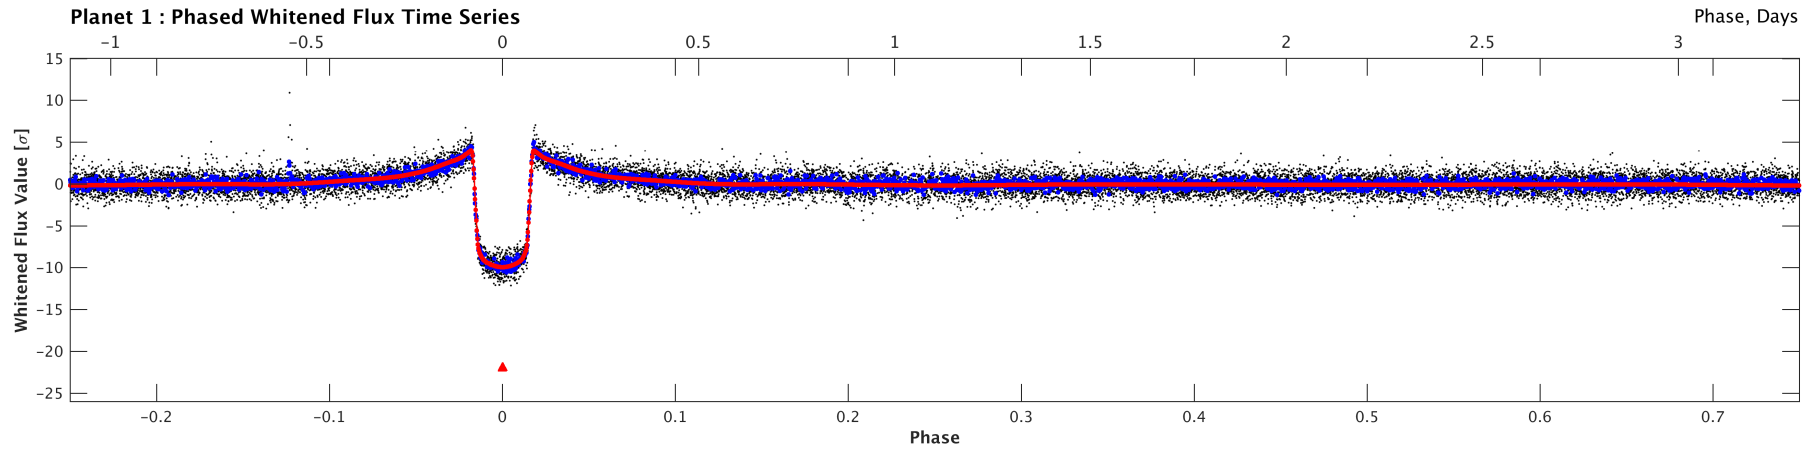

TIC: 149603524 Candidate: 1 of 1 Period: 4.412 d

Software Revision: spoc-3.3.34-20180914 -- Date Generated: 15-Sep-2018 08:37:59 Z

This Data Validation Report Summary was produced in the TESS Science Processing Operations Center Pipeline at NASA Ames Research Center

Planet Candidate 1 / Sector 1 / Target Pixel Table 128

Stellar Distance Table

TIC ID	TESS Mag	Distance (arcsec)
0000000149603524	9.72	0.00
0000000149603525	14.99	29.12
0000000149603518	15.82	33.24
0000000149603528	15.89	36.14
0000000149603517	16.58	37.12
0000000149603521	16.94	41.60
0000000149603533	16.61	46.56
0000000149603534	16.79	47.49
0000000149603531	15.35	48.60
0000000149603530	16.94	59.73
0000000149603527	17.07	67.06
0000000149603509	17.52	67.67
0000000149603532	17.81	74.21
0000000149603515	17.10	77.54
0000000149603510	16.19	79.76
0000000149603519	16.85	81.58
0000000149603507	16.25	93.60
0000000149603543	16.06	98.27
0000000149603546	17.15	104.29
0000000149603539	16.90	105.48
0000000149603520	16.98	105.87
0000000149603504	16.59	106.30
0000000149603535	11.77	109.04
0000000149603547	15.71	112.35
0000000149603516	17.37	113.91
0000000149603500	16.39	121.55
0000000149603494	16.63	122.22
0000000149603514	14.10	123.91
0000000149603502	15.99	124.21
0000000149603538	16.76	129.81
0000000149603498	15.55	130.49
0000000149603506	17.01	131.12
0000000149603496	17.23	147.69
0000000149603501	17.79	155.45