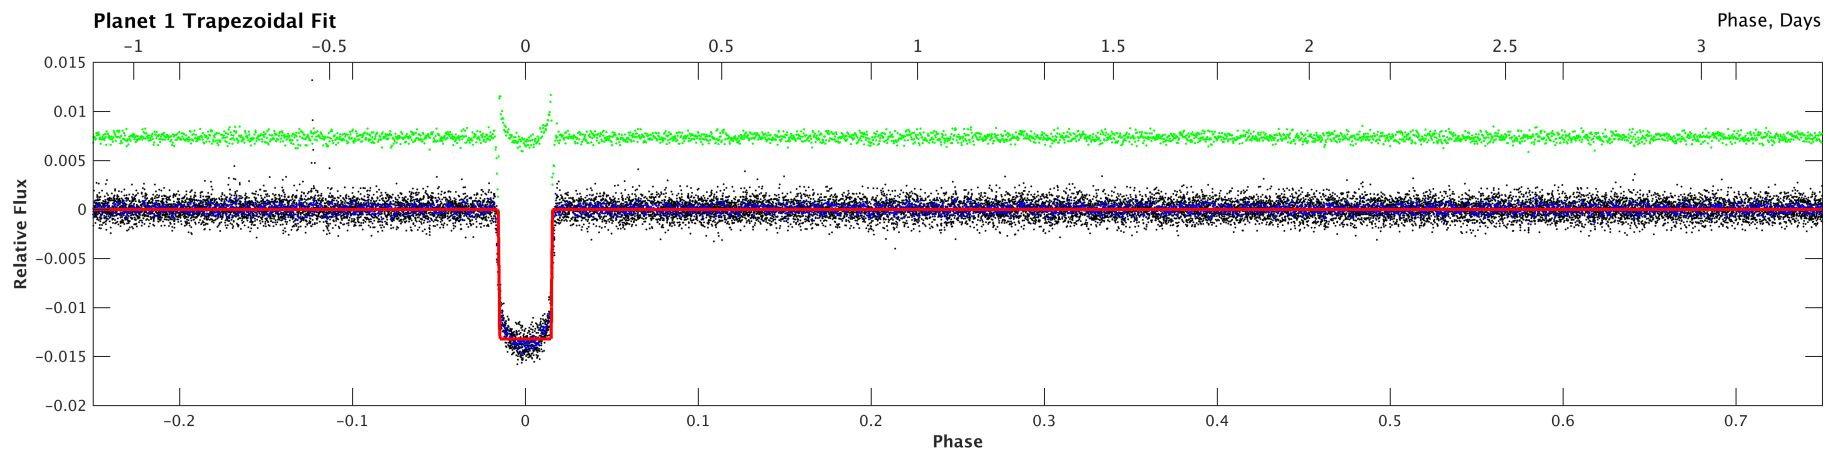

TIC: 149603524 Candidate: 1 of 1 Period: 4.412 d

Software Revision: spoc-3.3.34-20180914 -- Date Generated: 15-Sep-2018 08:37:59 Z

This Data Validation Report Summary was produced in the TESS Science Processing Operations Center Pipeline at NASA Ames Research Center

Planet Candidate 1 / Sector 1 / Target Pixel Table 128

Stellar Distance Table

TIC ID	TESS Mag	Distance (arcsec)
0000000149603524	9.72	0.00
0000000149603525	14.99	29.12
0000000149603518	15.82	33.24
0000000149603528	15.89	36.14
0000000149603517	16.58	37.12
0000000149603521	16.94	41.60
0000000149603533	16.61	46.56
0000000149603534	16.79	47.49
0000000149603531	15.35	48.60
0000000149603530	16.94	59.73
0000000149603527	17.07	67.06
0000000149603509	17.52	67.67
0000000149603532	17.81	74.21
0000000149603515	17.10	77.54
0000000149603510	16.19	79.76
0000000149603519	16.85	81.58
0000000149603507	16.25	93.60
0000000149603543	16.06	98.27
0000000149603546	17.15	104.29
0000000149603539	16.90	105.48
0000000149603520	16.98	105.87
0000000149603504	16.59	106.30
0000000149603535	11.77	109.04
0000000149603547	15.71	112.35
0000000149603516	17.37	113.91
0000000149603500	16.39	121.55
0000000149603494	16.63	122.22
0000000149603514	14.10	123.91
0000000149603502	15.99	124.21
0000000149603538	16.76	129.81
0000000149603498	15.55	130.49
0000000149603506	17.01	131.12
0000000149603496	17.23	147.69
0000000149603501	17.79	155.45